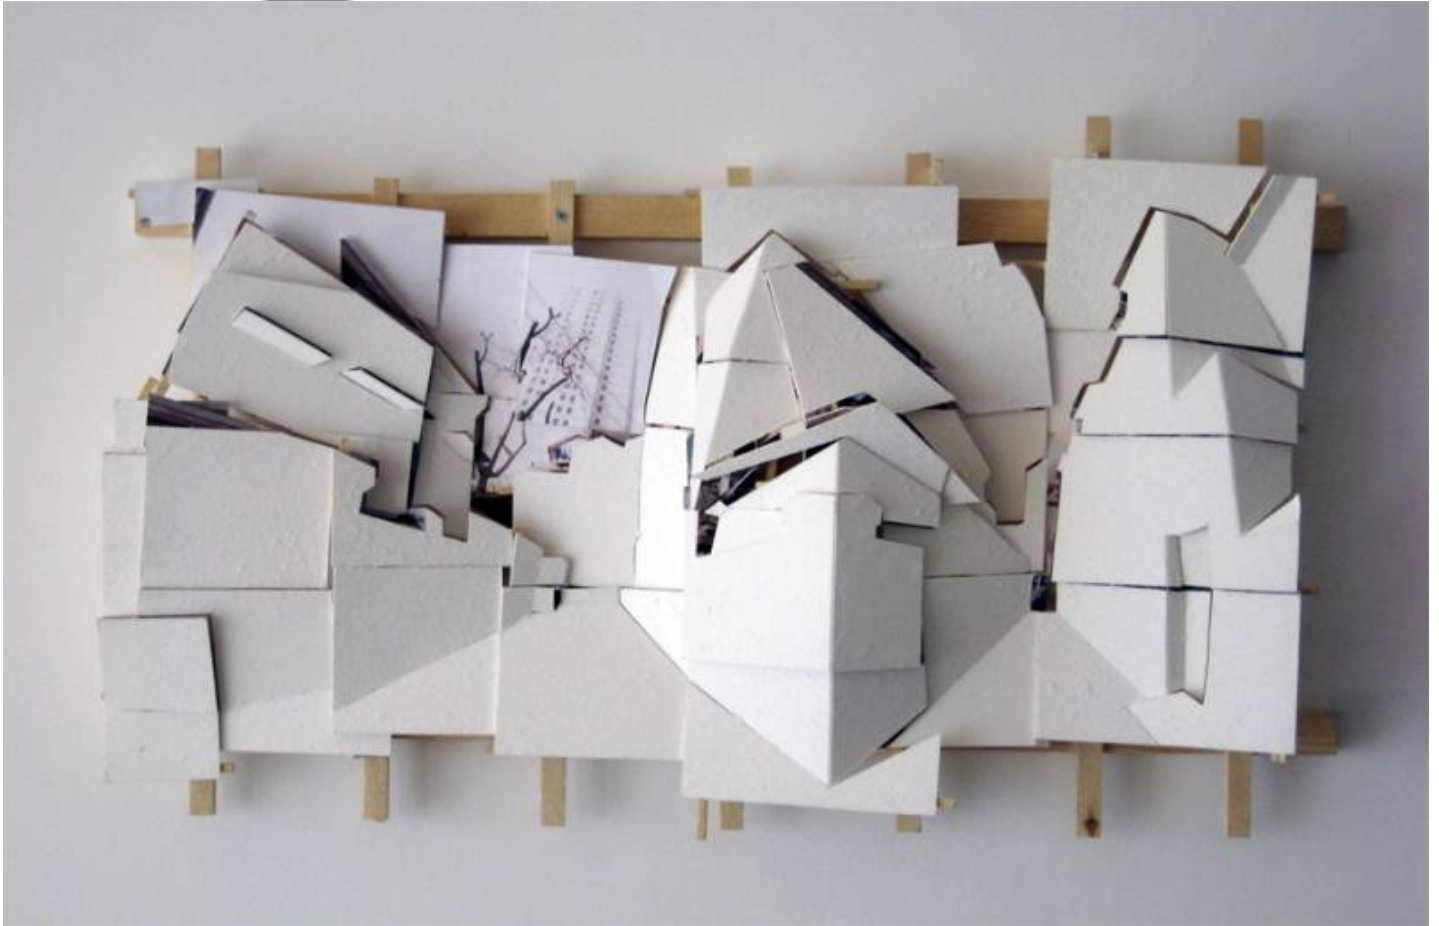

EDWARD CELLA ART & ARCHITECTURE

Isidro Blasco, *Courtyard II (white)*, 2008

C-Print, museum board and wood, 17 x 30 x 5 in. (43.2 x 76.2 x 12.7 cm)

IB002