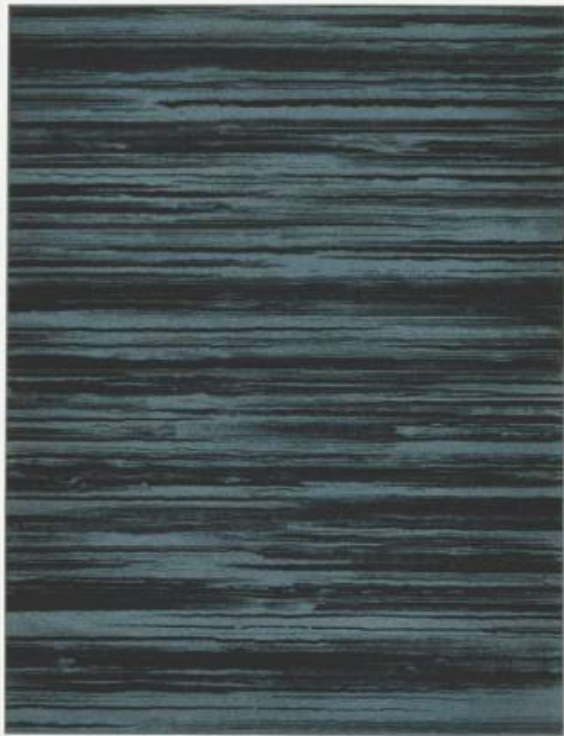

EDWARD CELLA ART & ARCHITECTURE

Mark Harrington, *Ellington*, 2008  
Etching on Hahnemuhle Paper, 23 1/2 x 19 3/4 in. (59.7 x 50.2 cm)  
MHAR009