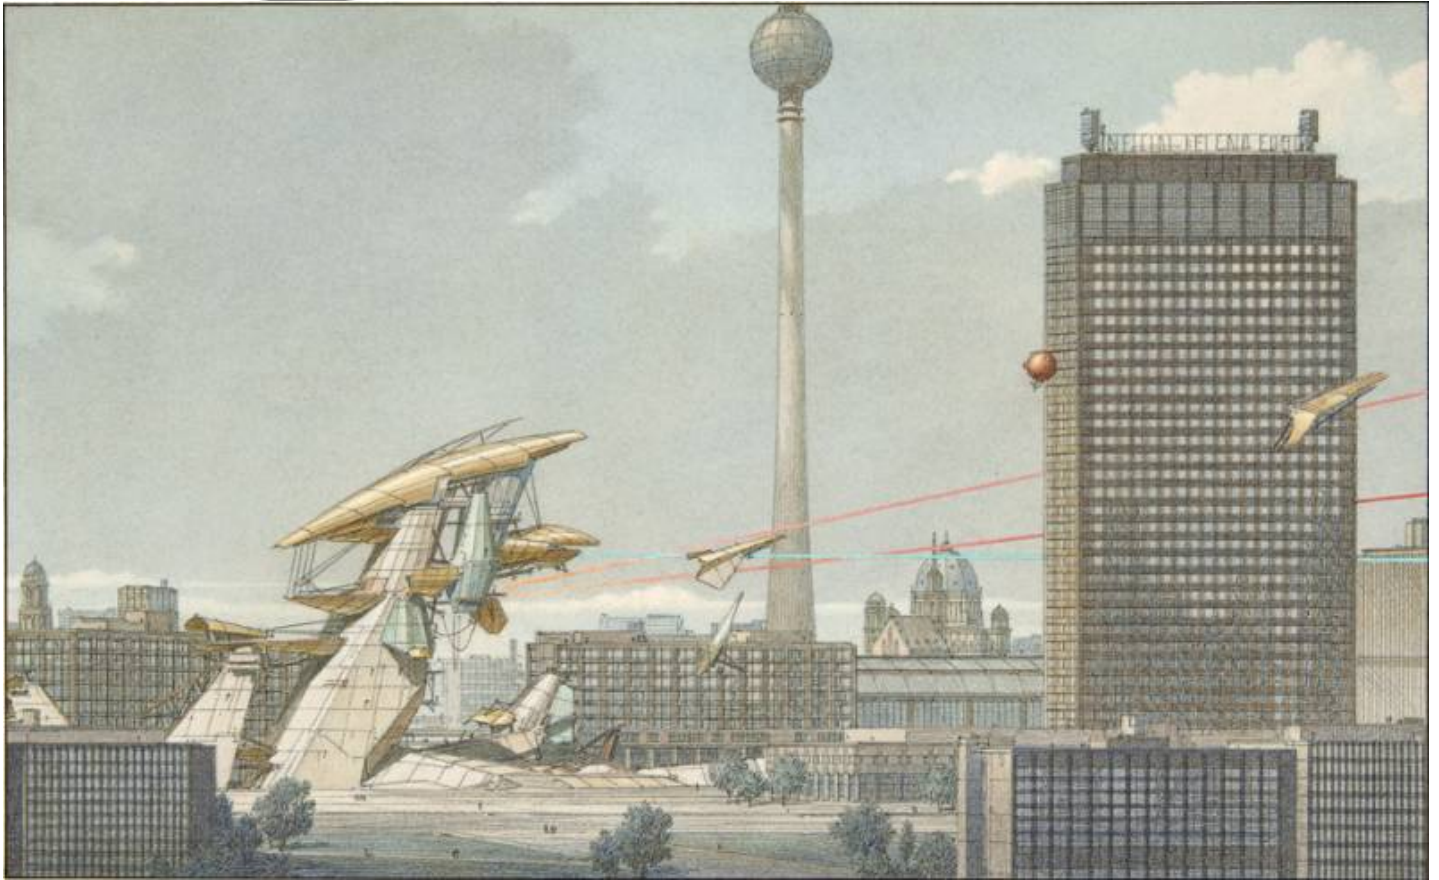

EDWARD CELLA ART & ARCHITECTURE

Lebbeus Woods, *Underground Berlin 19, Elevation View*, 1988

Pastel, graphite and colored pencil on strathmore, 12 1/2 x 20 1/4 in. (31.8 x 51.4 cm)

LW019, •