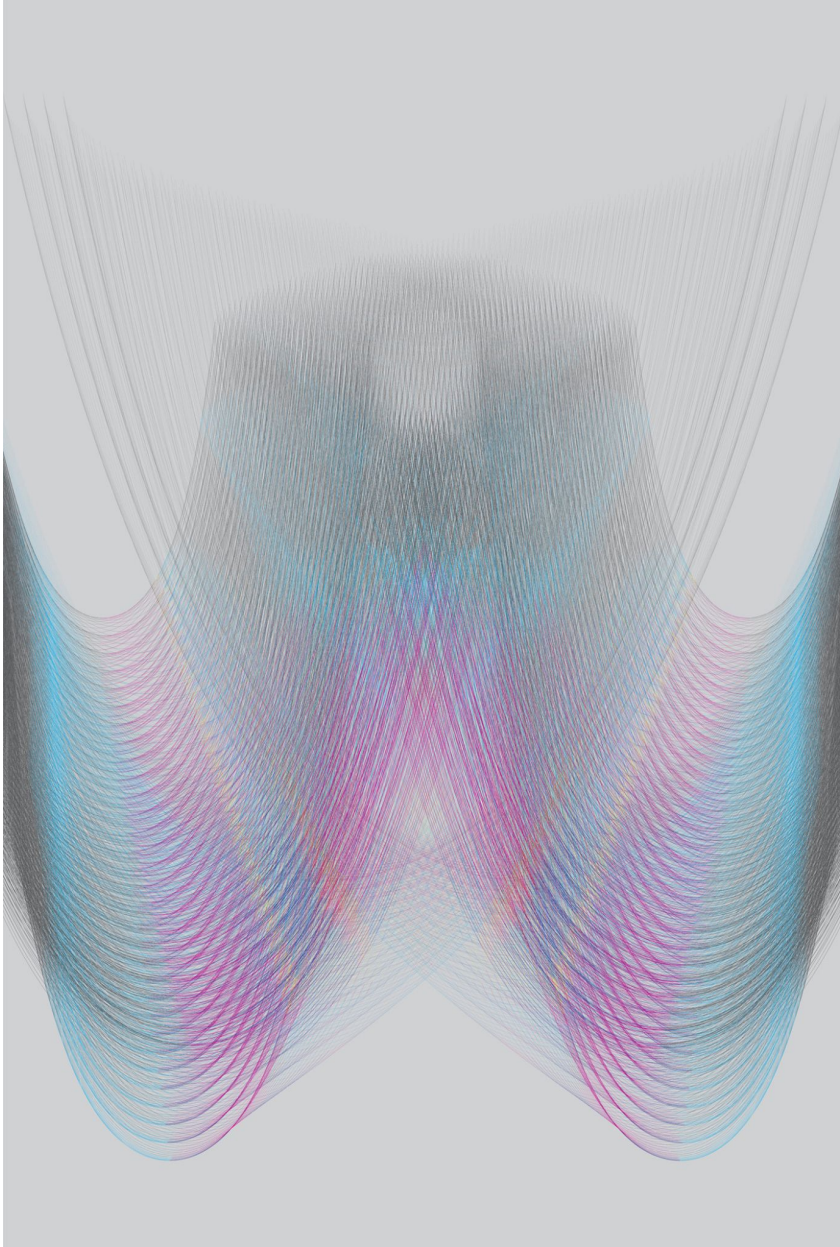

EDWARD CELLA ART & ARCHITECTURE

Ball Nogues, *Feathered Edge #1, Cleave Oblique Rear*,  
2009

Pigment Print on Somerset Velvet Paper, 90 x 58 1/2 in.  
(228.6 x 148.6 cm)

BN002

6018 Wilshire Blvd, Los Angeles CA 90048 323.525.0053