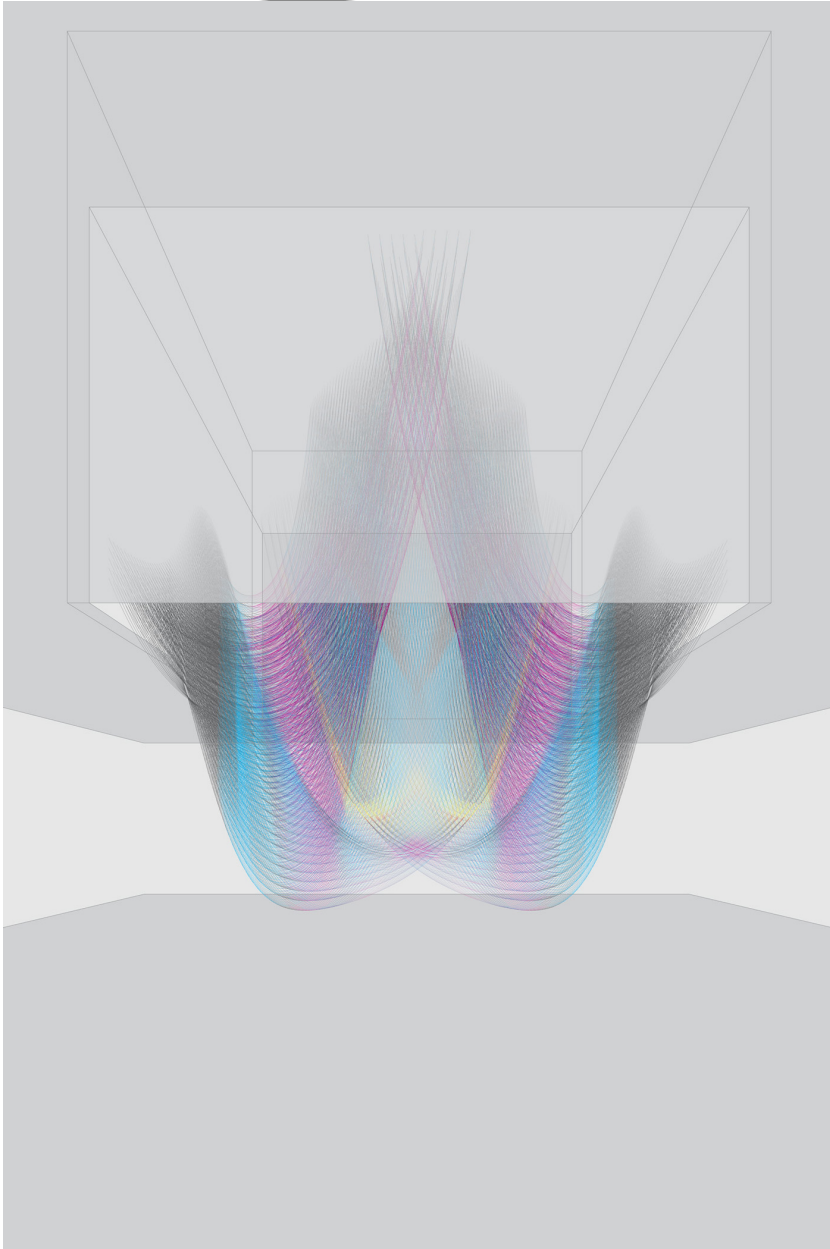

EDWARD CELLA ART & ARCHITECTURE

Ball Nogues, *Feathered Edge #4, Layered Perspective*,
2009

Pigment Print on Somerset Velvet Paper, 90 x 58 1/2
in. (228.6 x 148.6 cm)

BN005

6018 Wilshire Blvd, Los Angeles CA 90048 323.525.0053