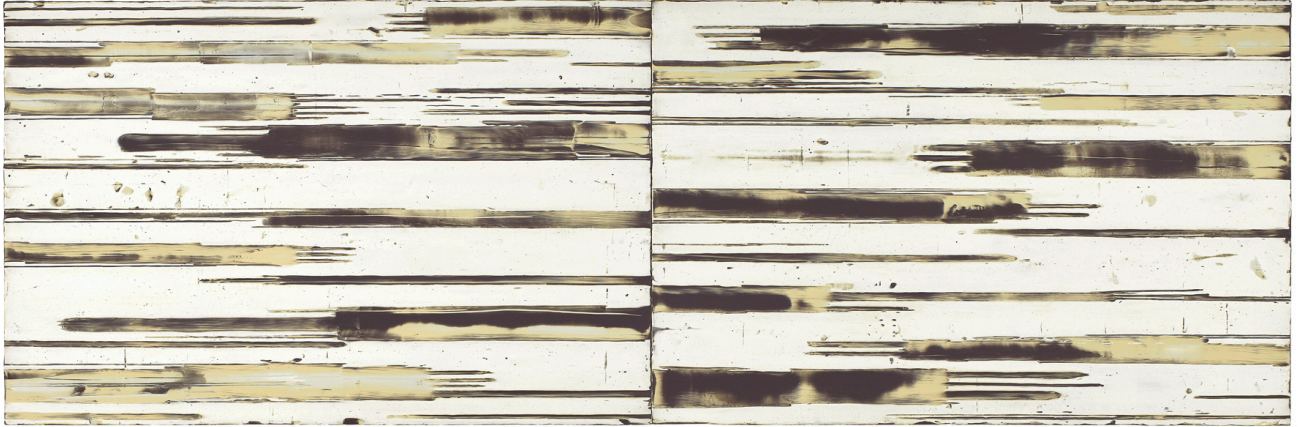

EDWARD CELLA ART & ARCHITECTURE

Mark Harrington, *Frontier*, 2011  
Acrylic on Linen, 39 3/4 x 114 1/8 in. (101 x 290 cm)  
MHAR056