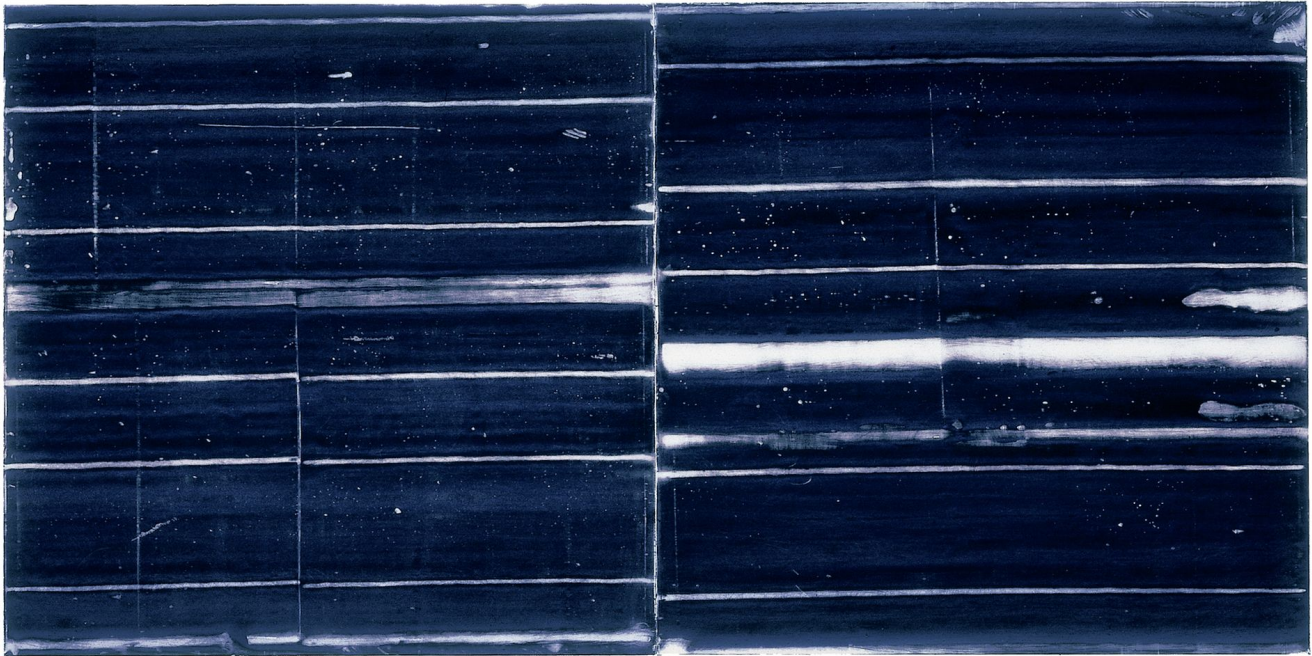

EDWARD CELLA ART & ARCHITECTURE

Mark Harrington, *Untitled*, 2001/2002
Acrylic on Linen, 29 1/2 x 59 in. (75 x 150 cm)
MHAR052