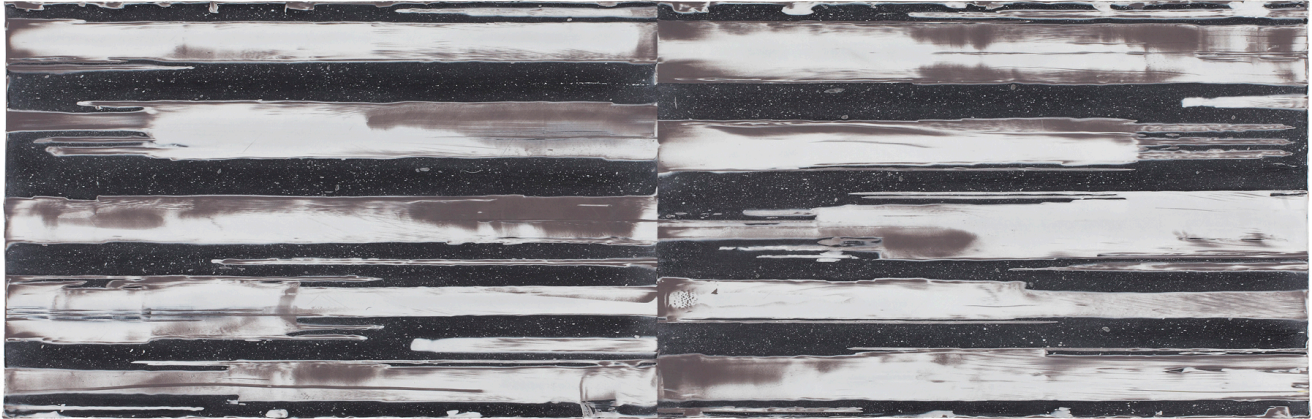

EDWARD CELLA ART & ARCHITECTURE

Mark Harrington, *Untitled*, 2010
Acrylic on Linen, 20 1/2 x 64 1/8 in. (52 x 163 cm)
MHAR054