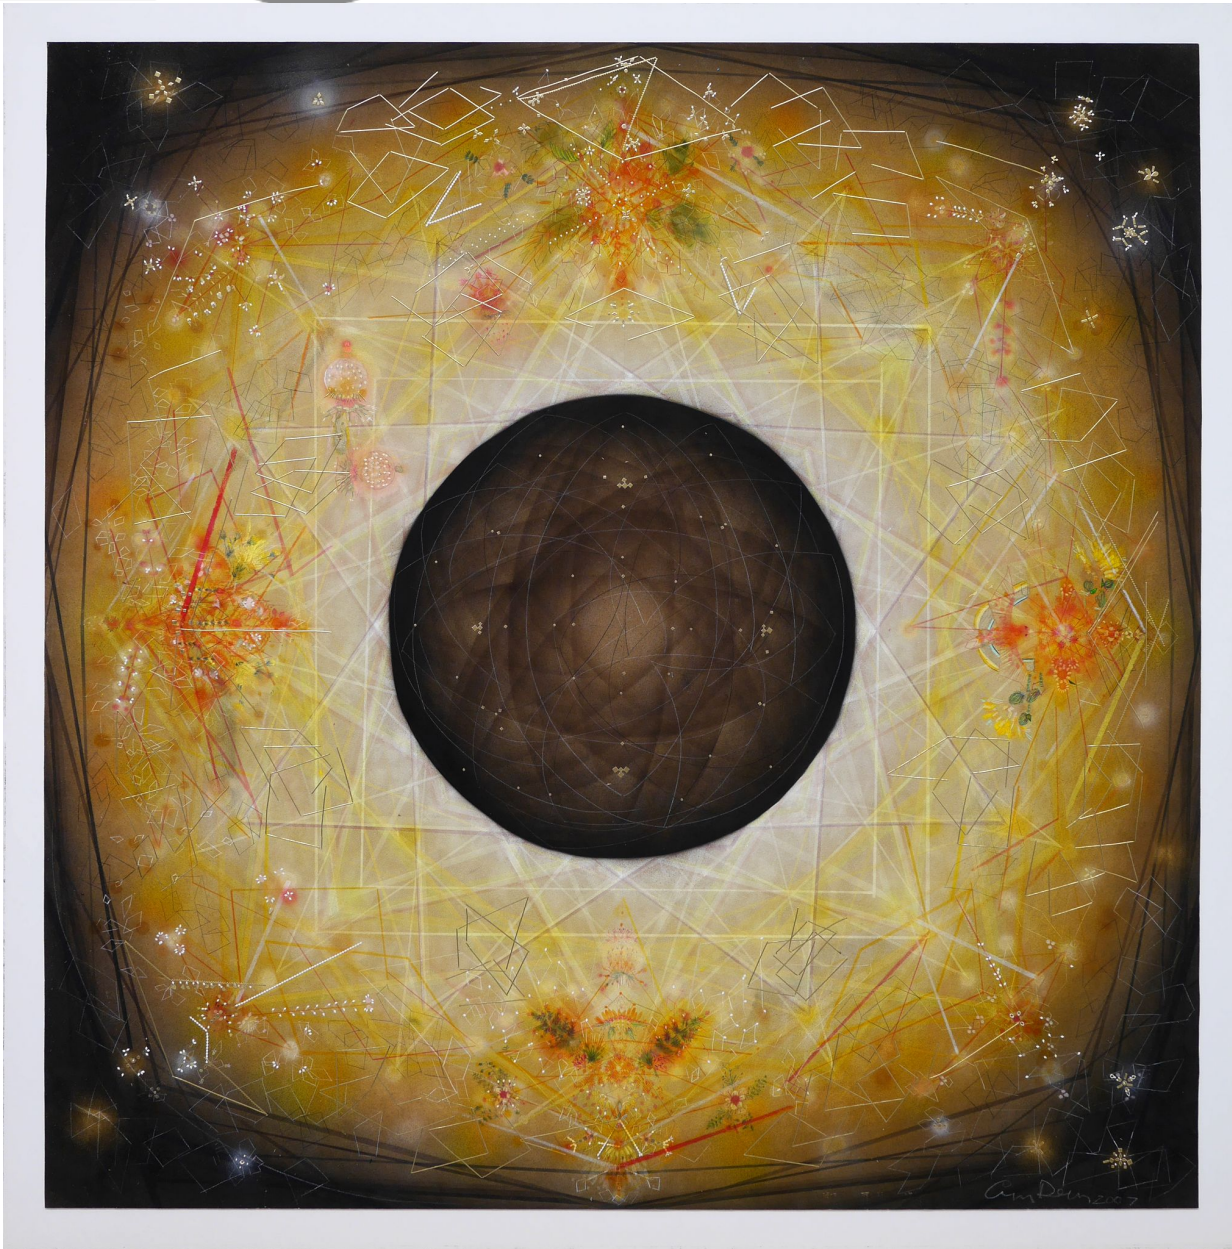

EDWARD CELLA ART & ARCHITECTURE

Erin Marie Dunn, *The Sun*, 2007
Mixed media on paper, 40 1/4 x 39 3/4 in. (102.2 x 101 cm)
EMD001