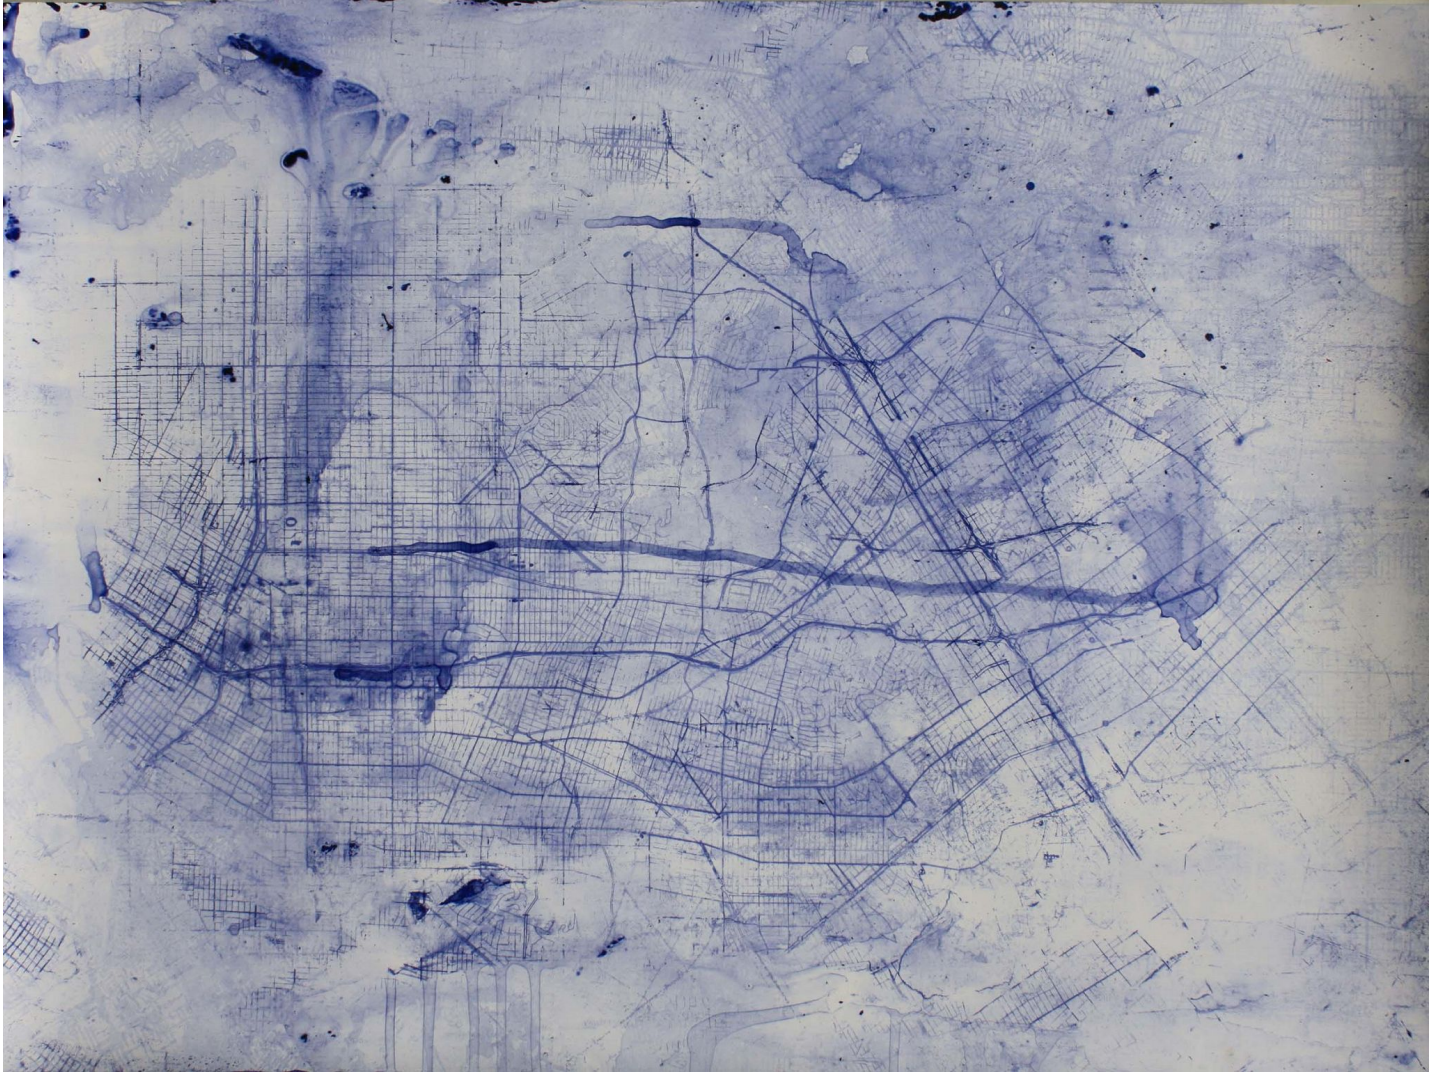

EDWARD CELLA ART & ARCHITECTURE

Flora Kao, *Trace (Los Angeles)*, 2011
Acrylic on paper, 24 x 18 in. (61 x 45.7 cm)
FKAO003