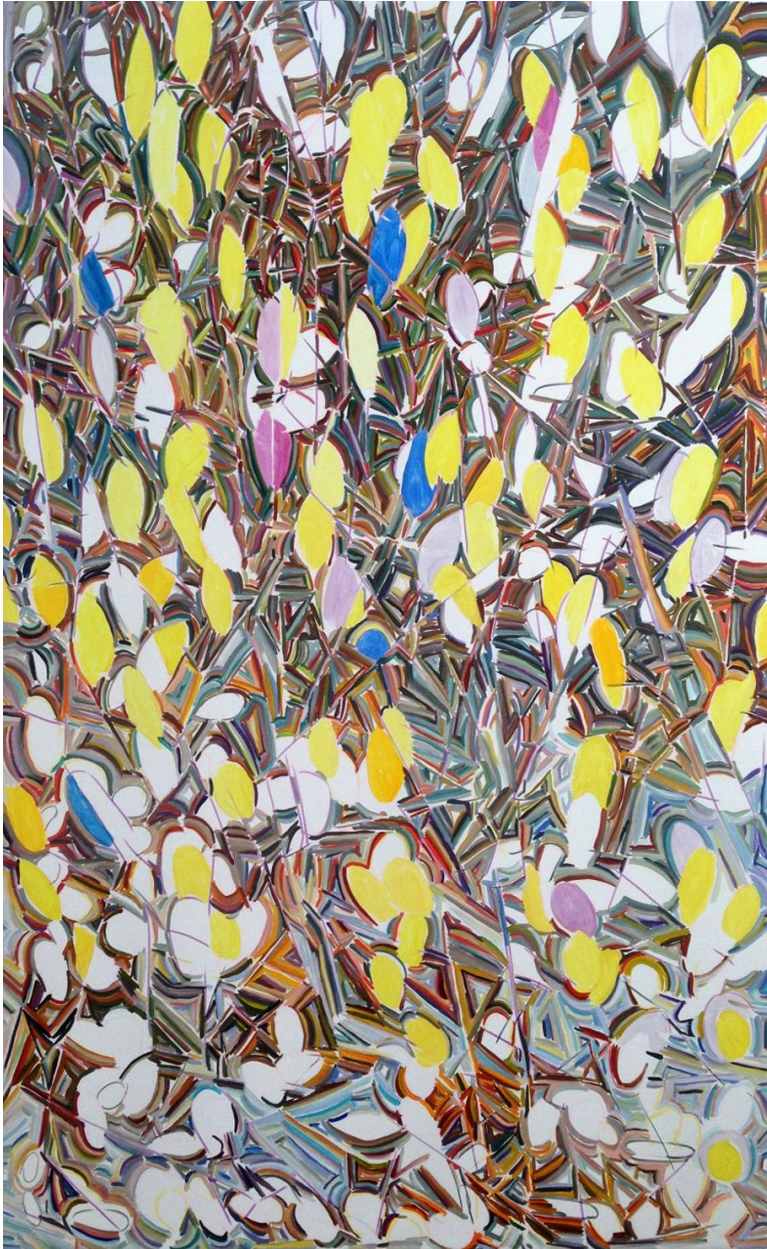

EDWARD CELLA ART & ARCHITECTURE

Joshua Aster, *Untitled 3*, 2014
Oil on canvas over panel, 47 x 25 in. (119.4 x 63.5
cm)
JAST053