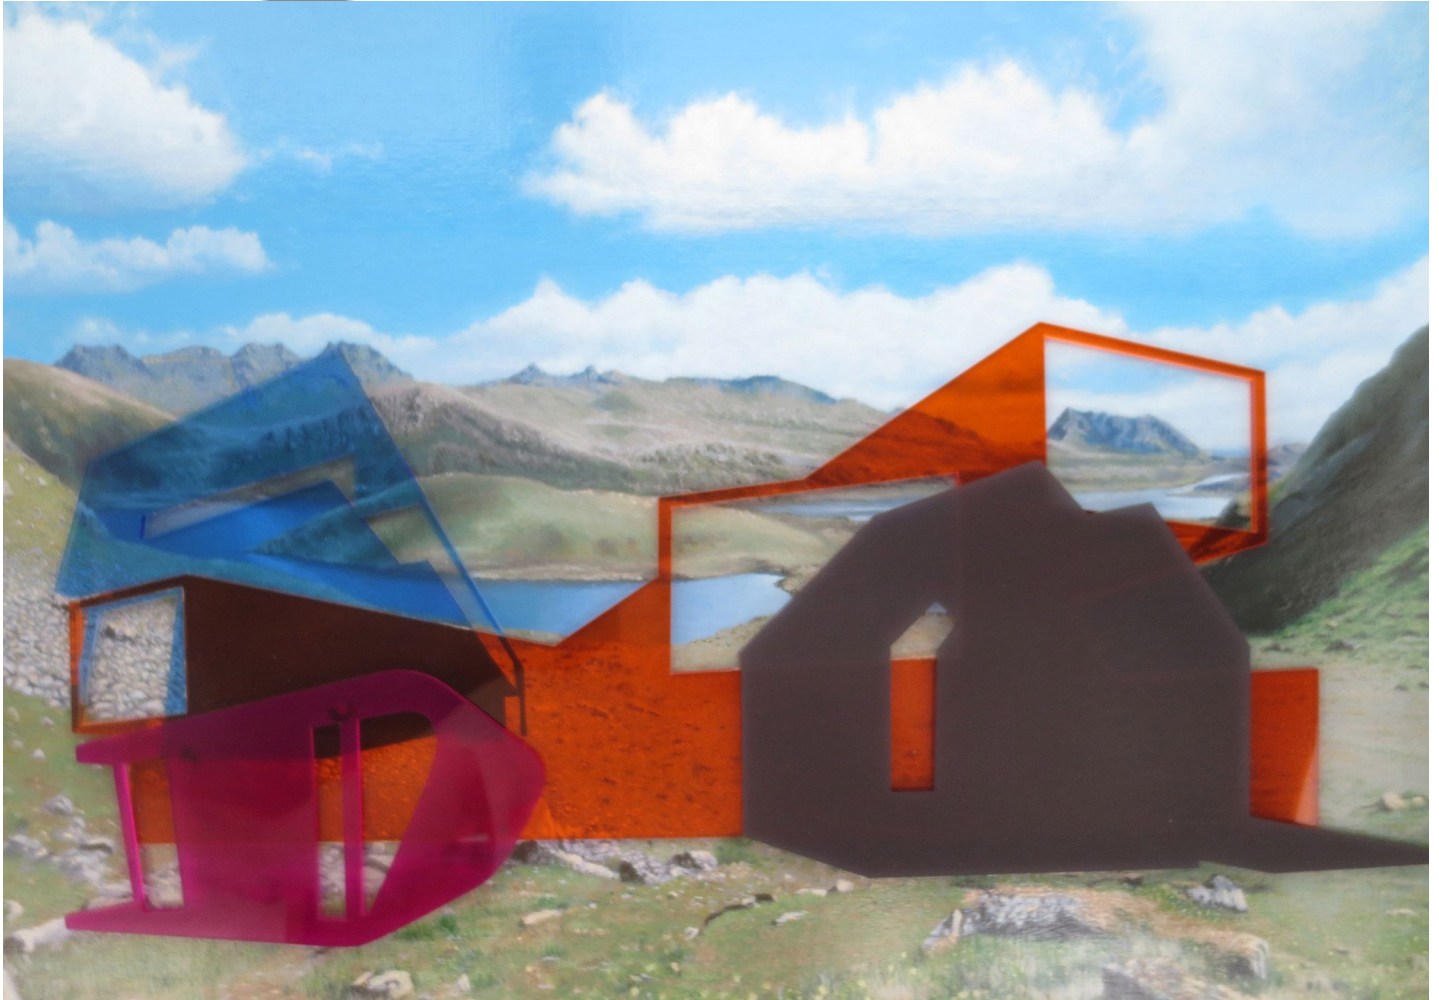

EDWARD CELLA ART & ARCHITECTURE

Paul Paiement, *TransPective* -- *Olso*, 2014
Acrylic on acrylic, 14 3/4 x 23 in. (37.5 x 58.4 cm)
PP002