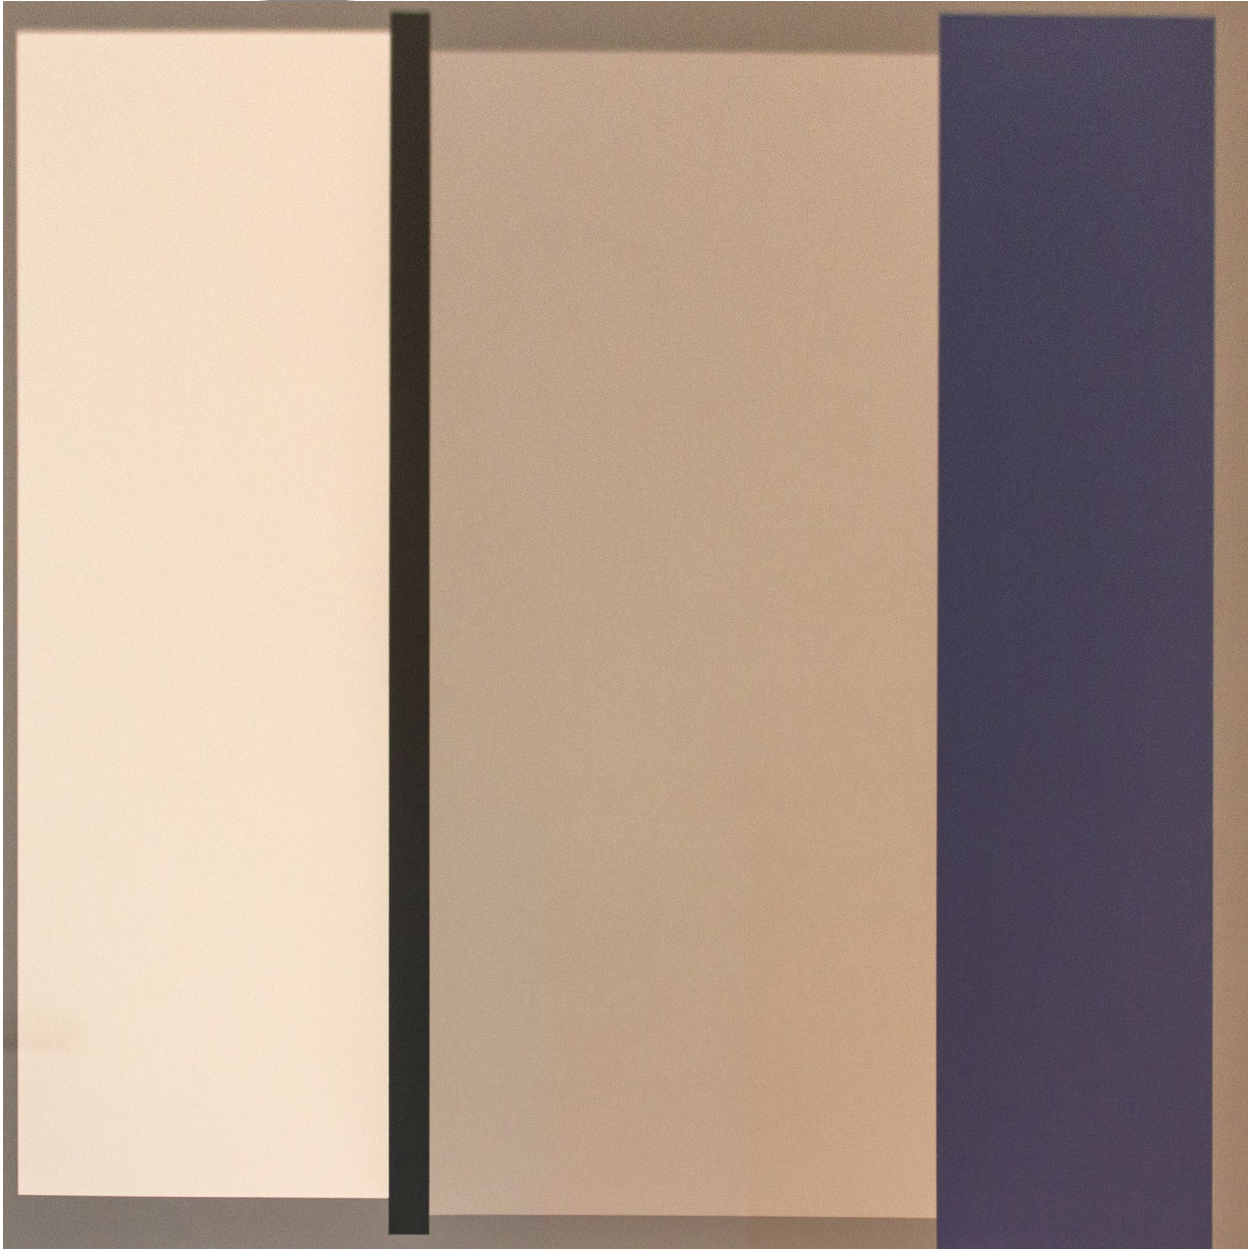

EDWARD CELLA ART & ARCHITECTURE

Richard Wilson, *Gournier (For Johnny Hodges)*, 1997
Acrylic on paper, 28 1/2 x 28 1/2 in. (72.4 x 72.4 cm)
RWI001