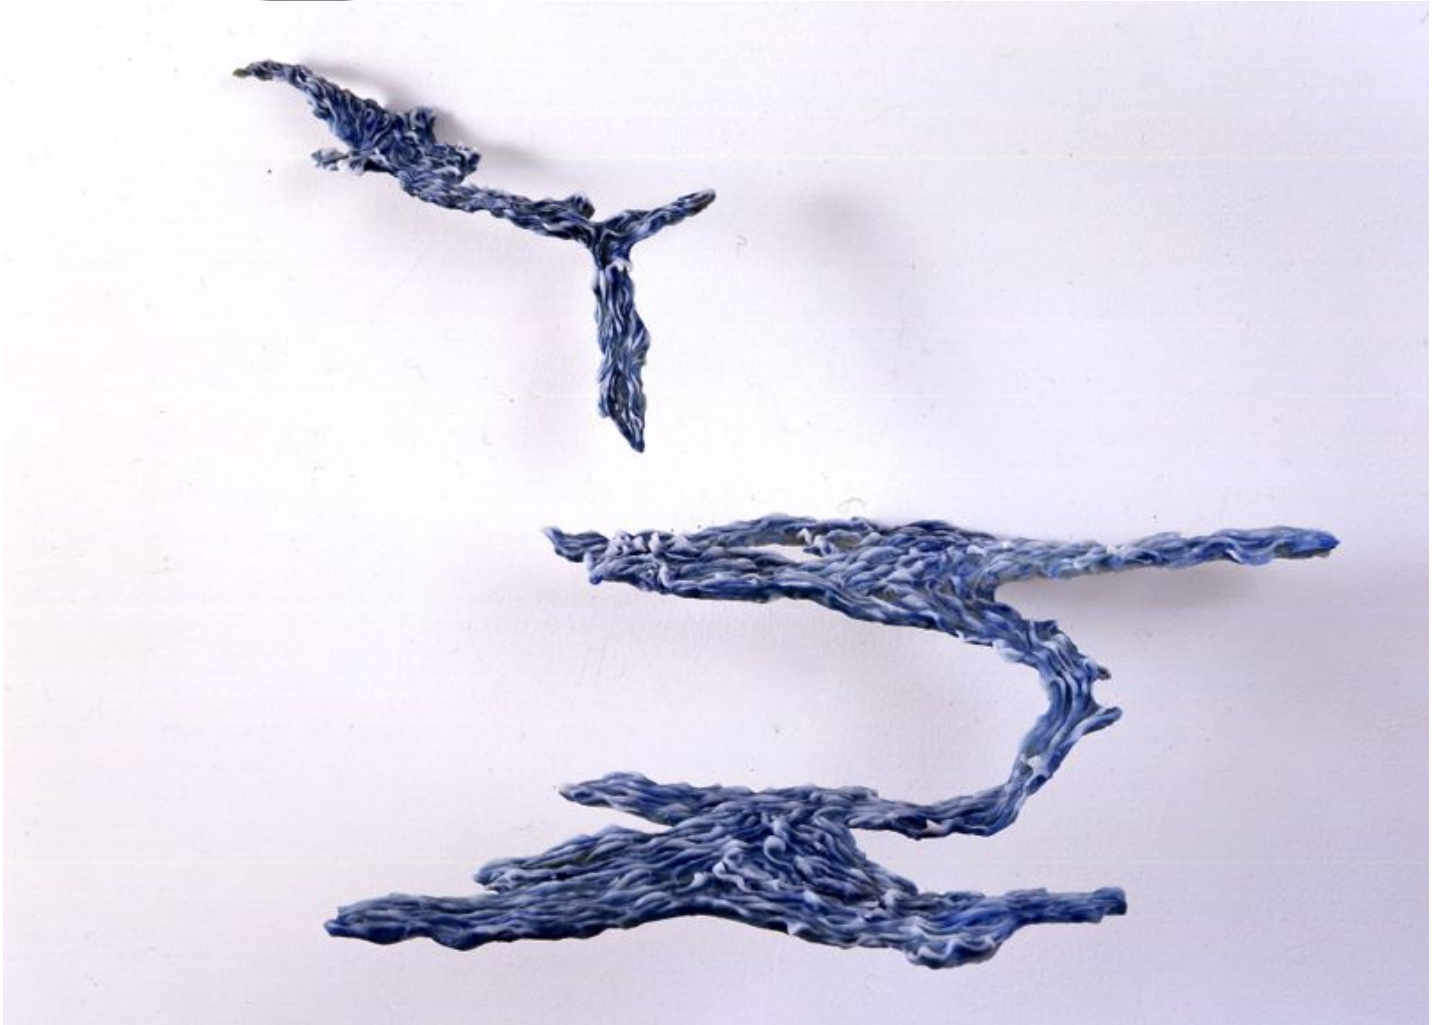

EDWARD CELLA ART & ARCHITECTURE

Jacci Den Hartog, *The Host and Guest Exchanging Places*, 2004
Polyurethane and steel, 21 x 47 x 29 in. (53.3 x 119.4 x 72.4 cm)
JDH001