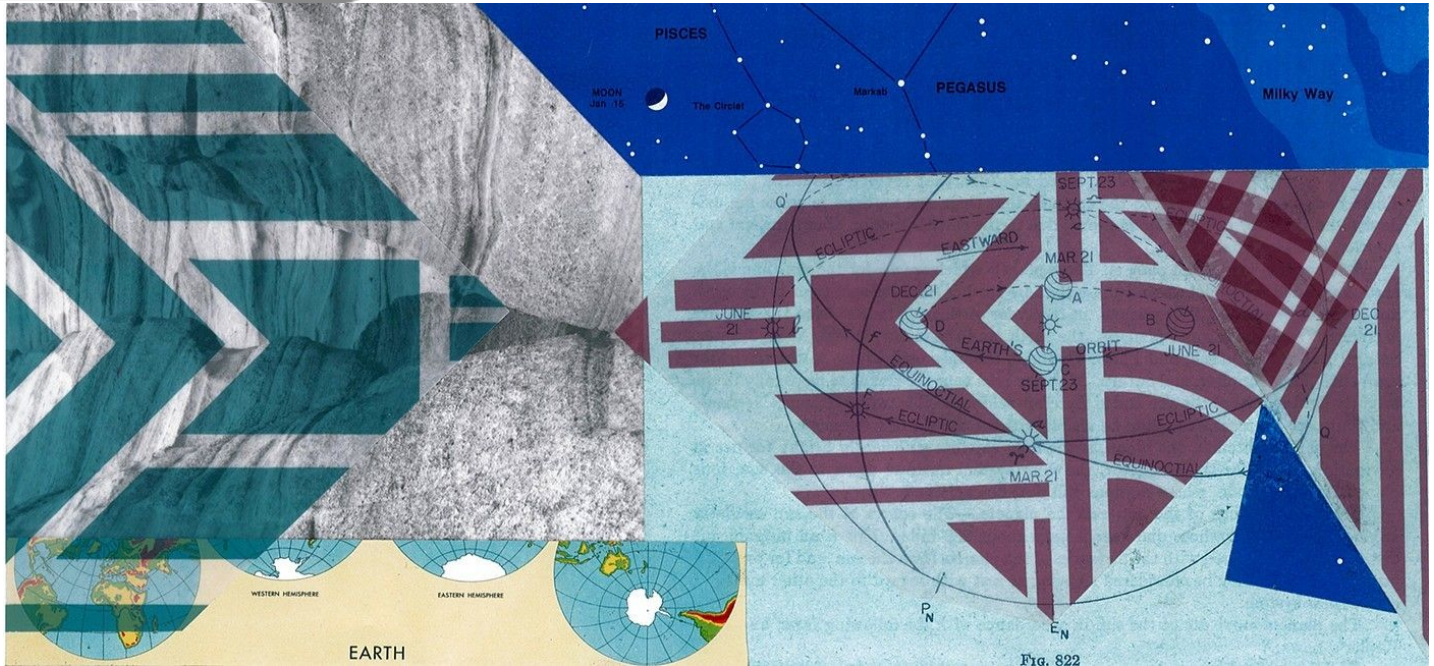

EDWARD CELLA ART & ARCHITECTURE

Timothy Nolan, *Stitch and Stallion Glow*, 2013
Collage on paper, 7 x 15 1/4 in. (17.8 x 38.7 cm)
TNO001