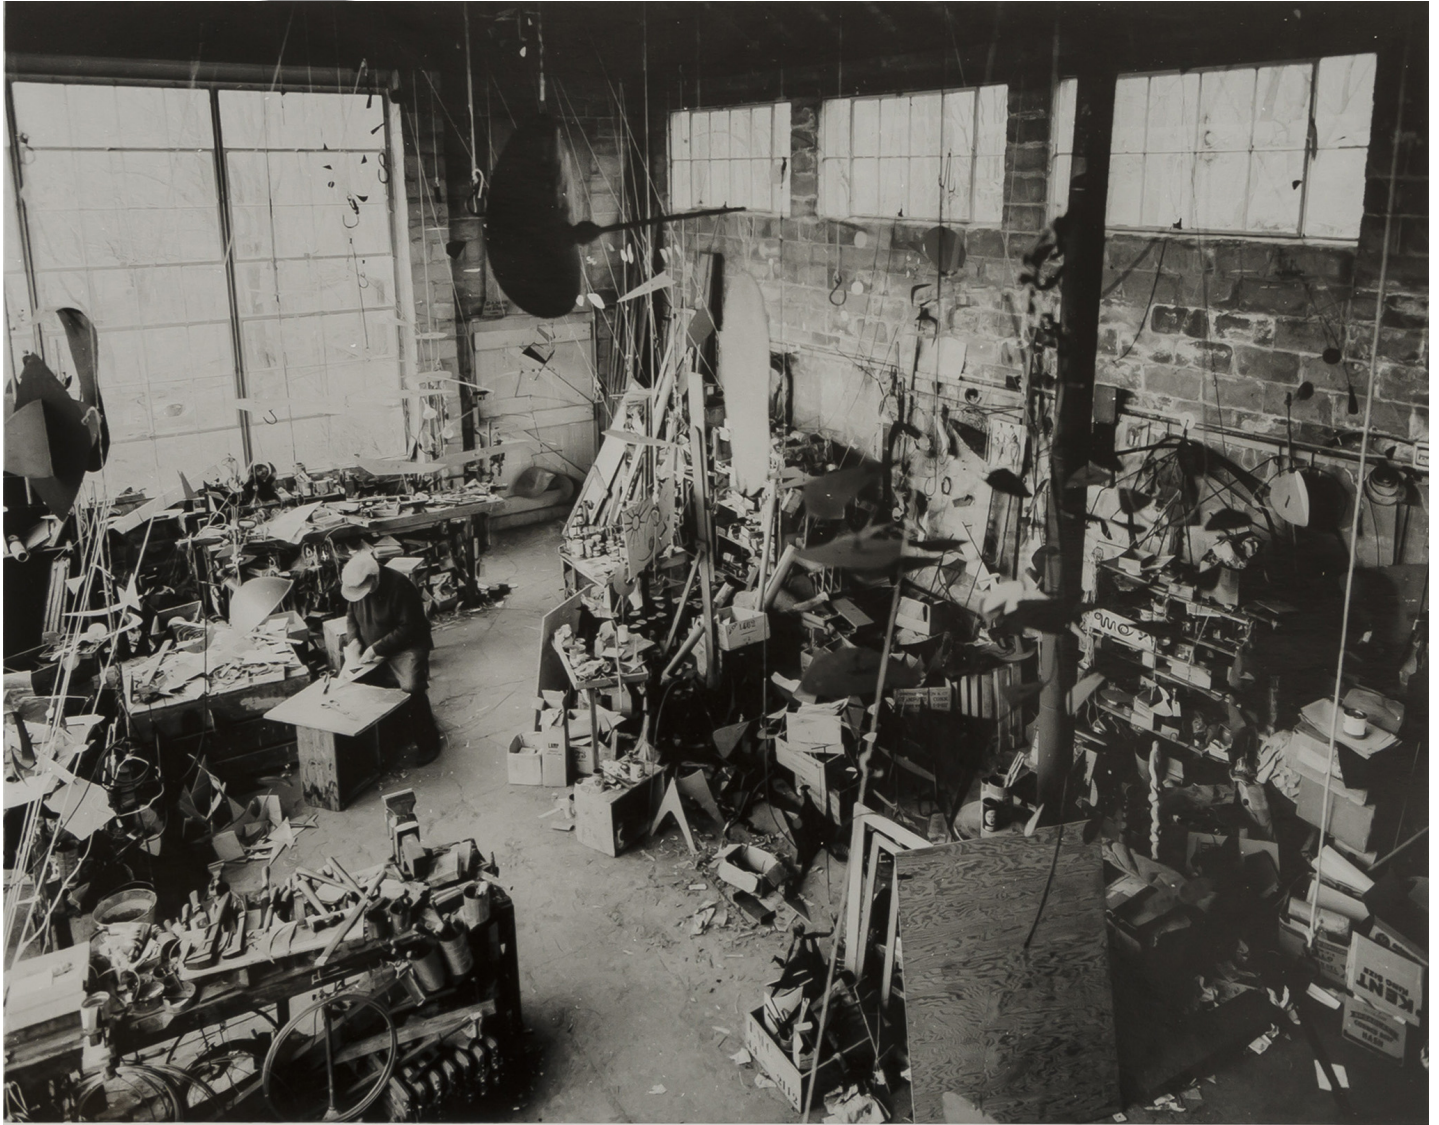

EDWARD CELLA ART & ARCHITECTURE

Pedro Guerrero

Estate of Pedro E. Guerrero, *Calder Studio Interior, Roxbury, CT, 1964*  
Silver Gelatin Print, 11 x 14 in. (27.9 x 35.6 cm)  
PGUE079