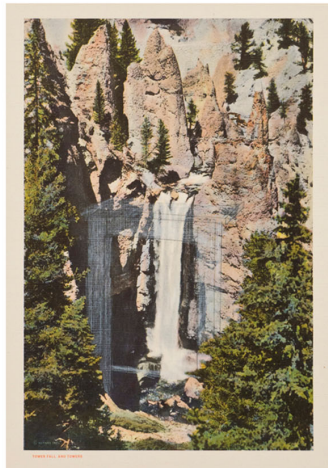

EDWARD CELLA ART & ARCHITECTURE

Mark Mack, *Watertables & Other Nature Constructions*, 1980
Mixed media on vintage prints
MM001