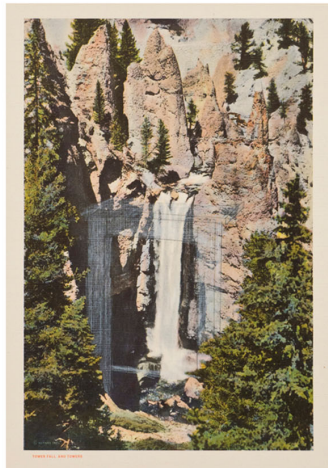

# EDWARD CELLA ART & ARCHITECTURE

Mark Mack, *Watertables & Other Nature Constructions*, 1980  
Mixed media on vintage prints  
MM001