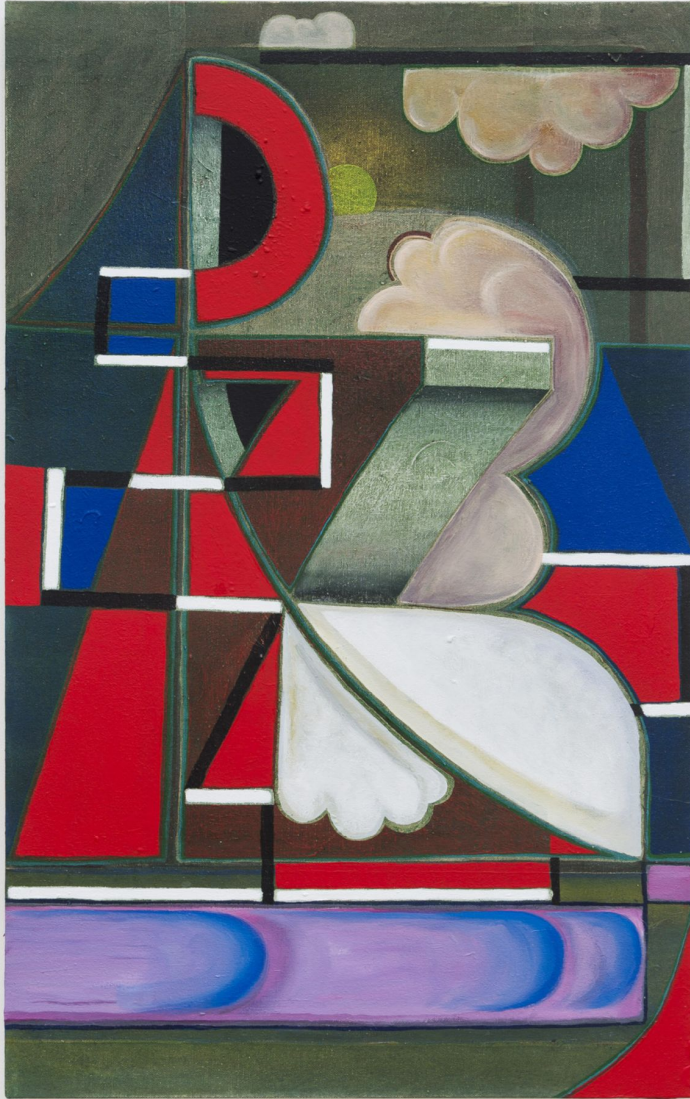

EDWARD CELLA ART & ARCHITECTURE

Ryan Callis, *Red Moon*, 2017  
Oil and acrylic on canvas, 32 x 20 in. (81.3 x 50.8 cm)  
RCAL016, •