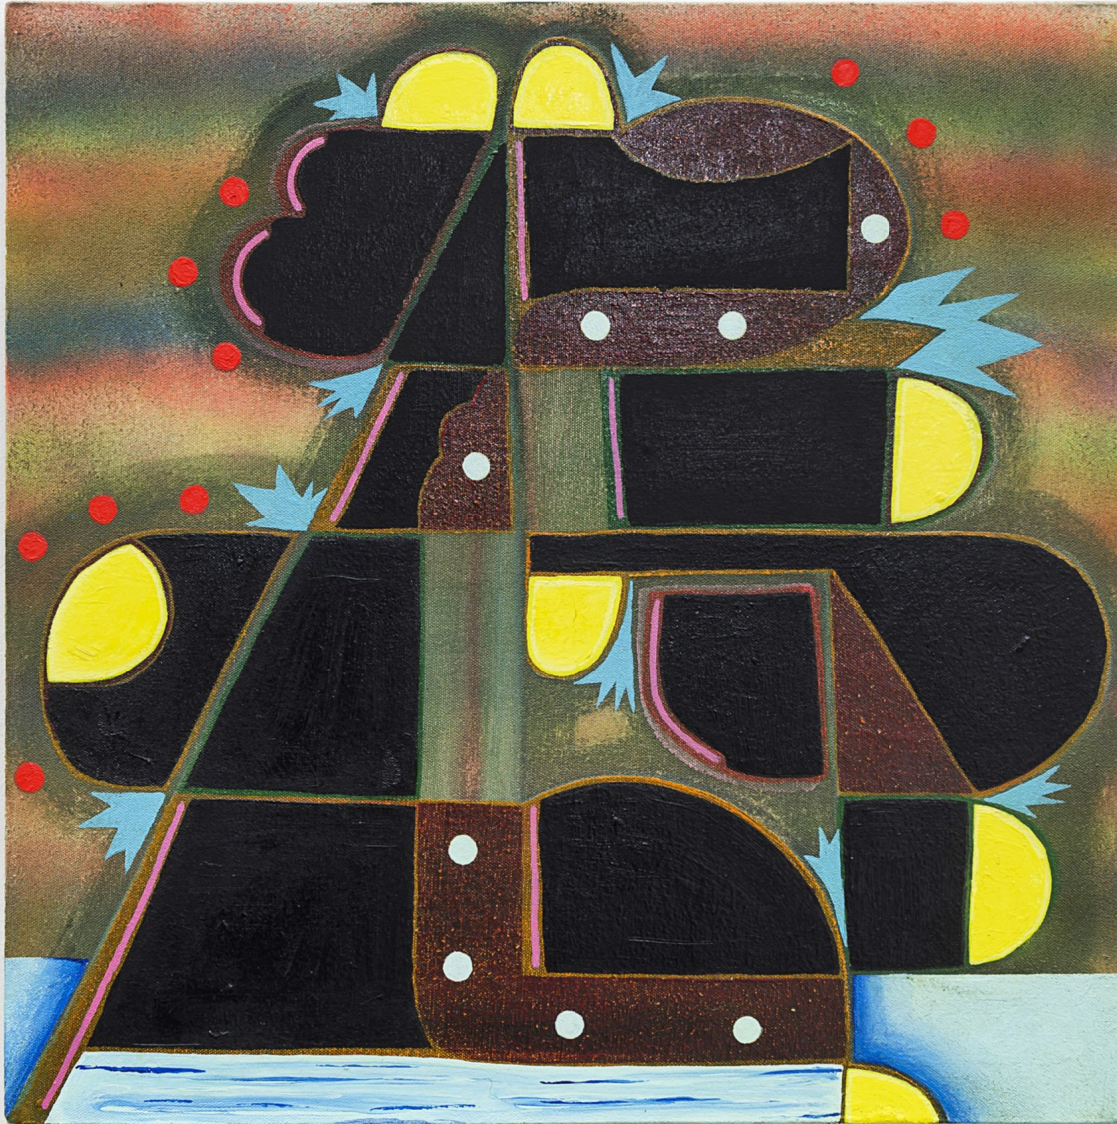

EDWARD CELLA ART & ARCHITECTURE

Ryan Callis, *C'Mon Ride the Wild*, 2017
Oil and acrylic on canvas, 20 x 20 in. (50.8 x 50.8 cm)
RCAL014