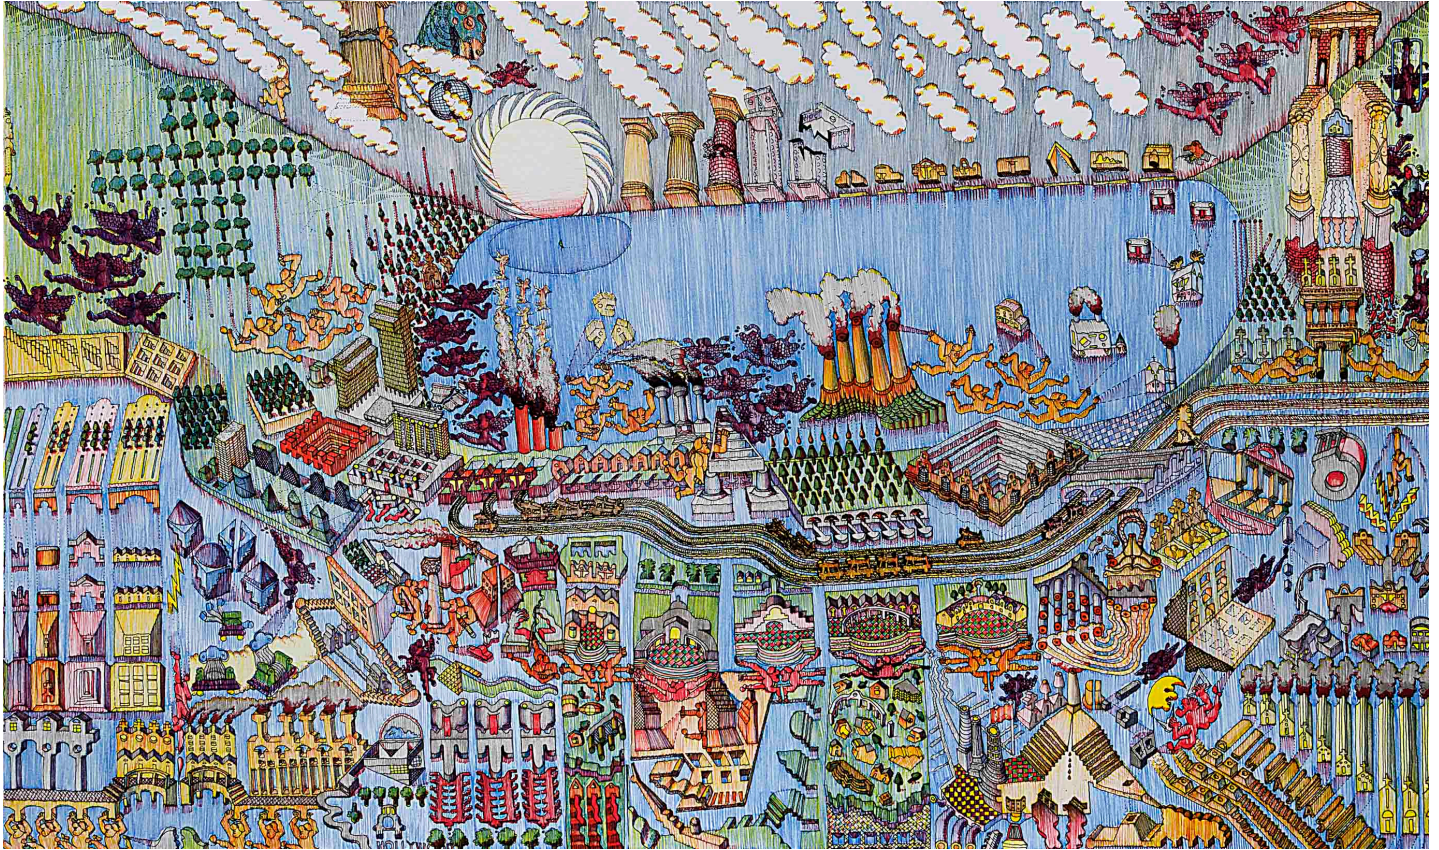

EDWARD CELLA ART & ARCHITECTURE

Stanley Tigerman, *Career Collage*, 1983  
Lithography on paper, 35 x 21 in. (88.9 x 53.3 cm)  
STIG002