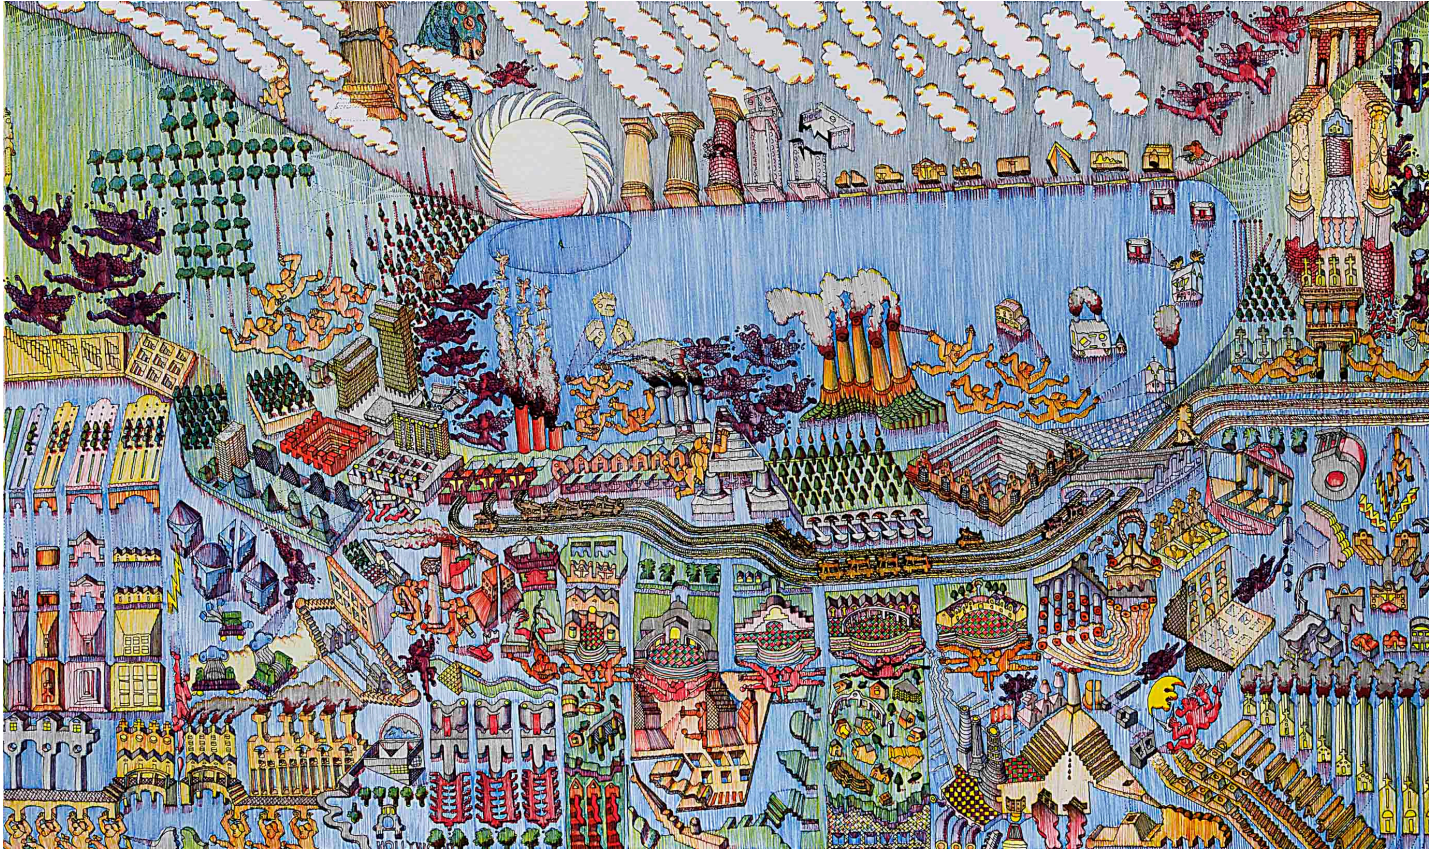

EDWARD CELLA ART & ARCHITECTURE

Stanley Tigerman, *Career Collage*, 1983
Lithography on paper, 35 x 21 in. (88.9 x 53.3 cm)
STIG002