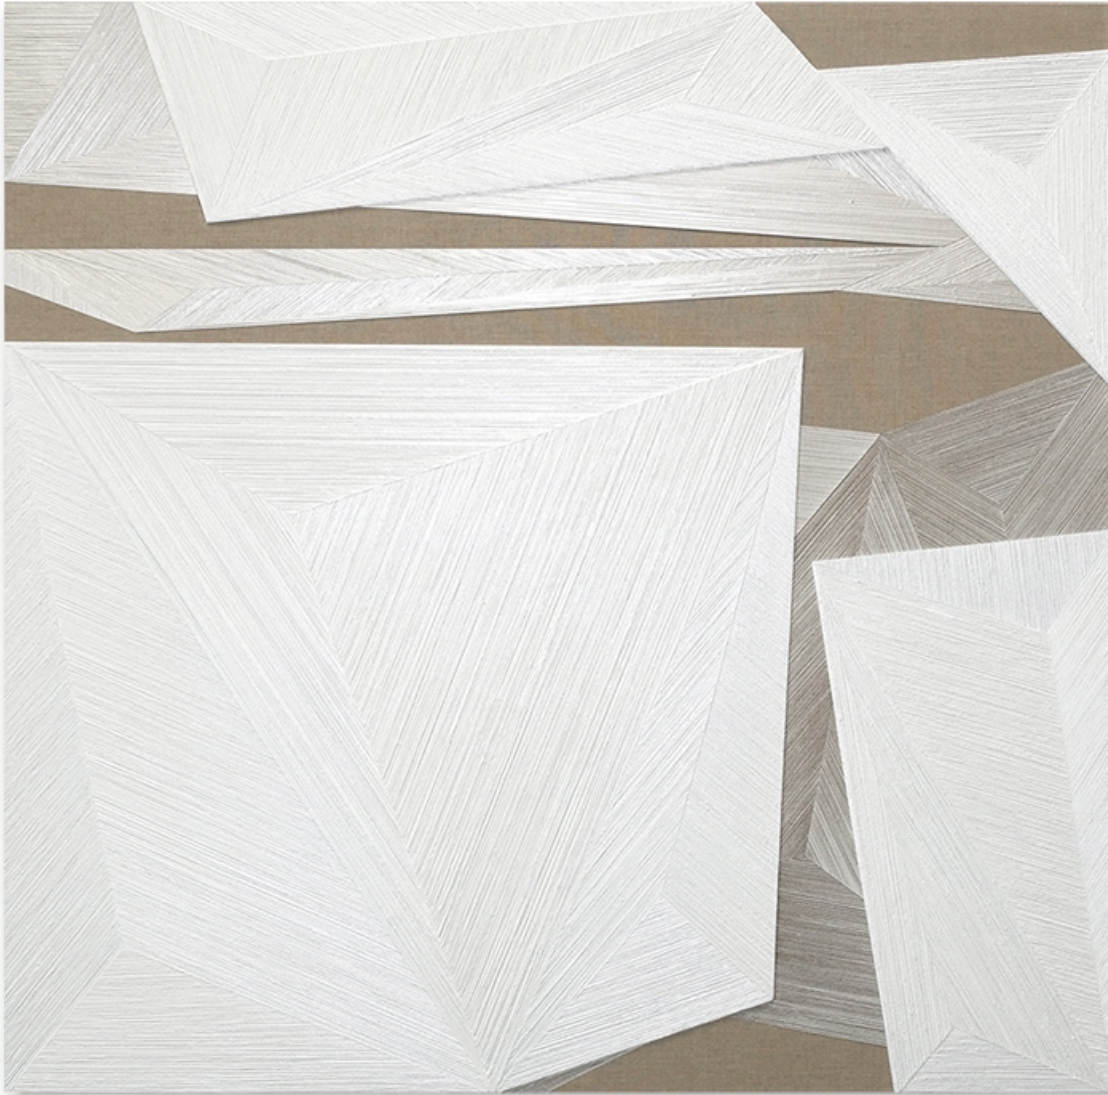

EDWARD CELLA ART & ARCHITECTURE

Robert Stone, *Untitled (Florida 16.20)*, 2016  
Acrylic and house paint on linen, 50 x 50 in. (127 x 127 cm)  
RSTO004