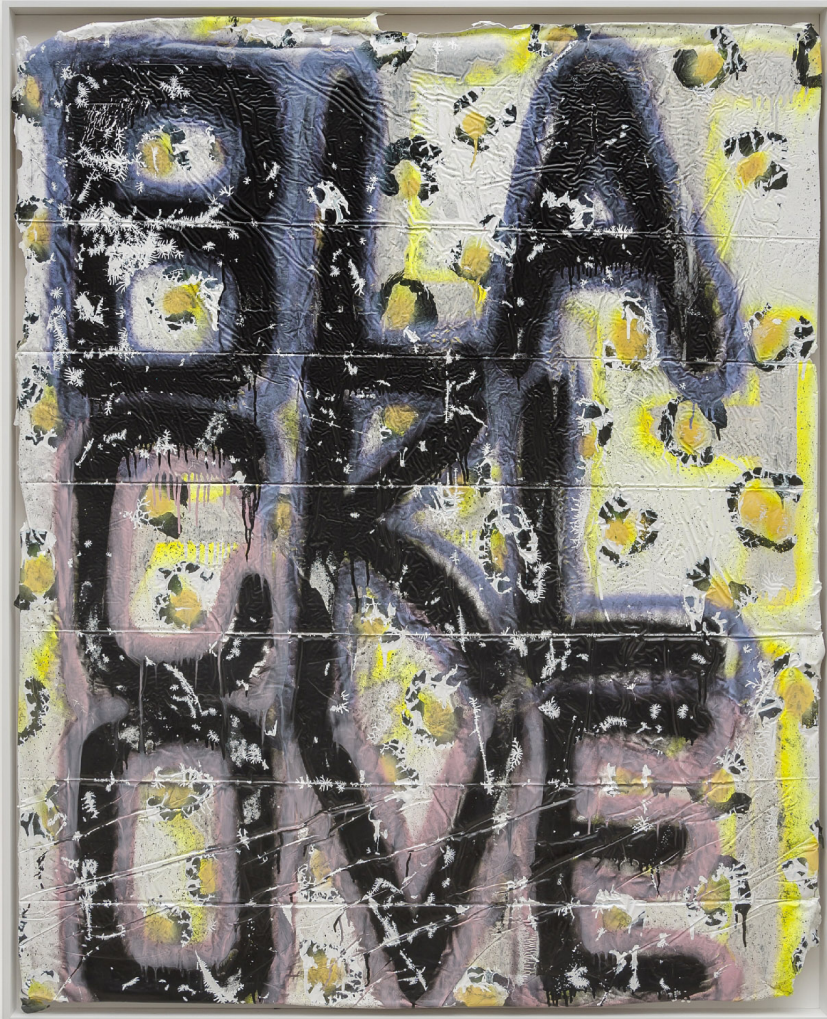

EDWARD CELLA ART & ARCHITECTURE

Kendell Carter, *I Am Breaking Free*, 2018
Cast latex and aerosol float mounted in frame, 54 3/4 x 44 1/4
in. (139.1 x 112.4 cm)
KCART083