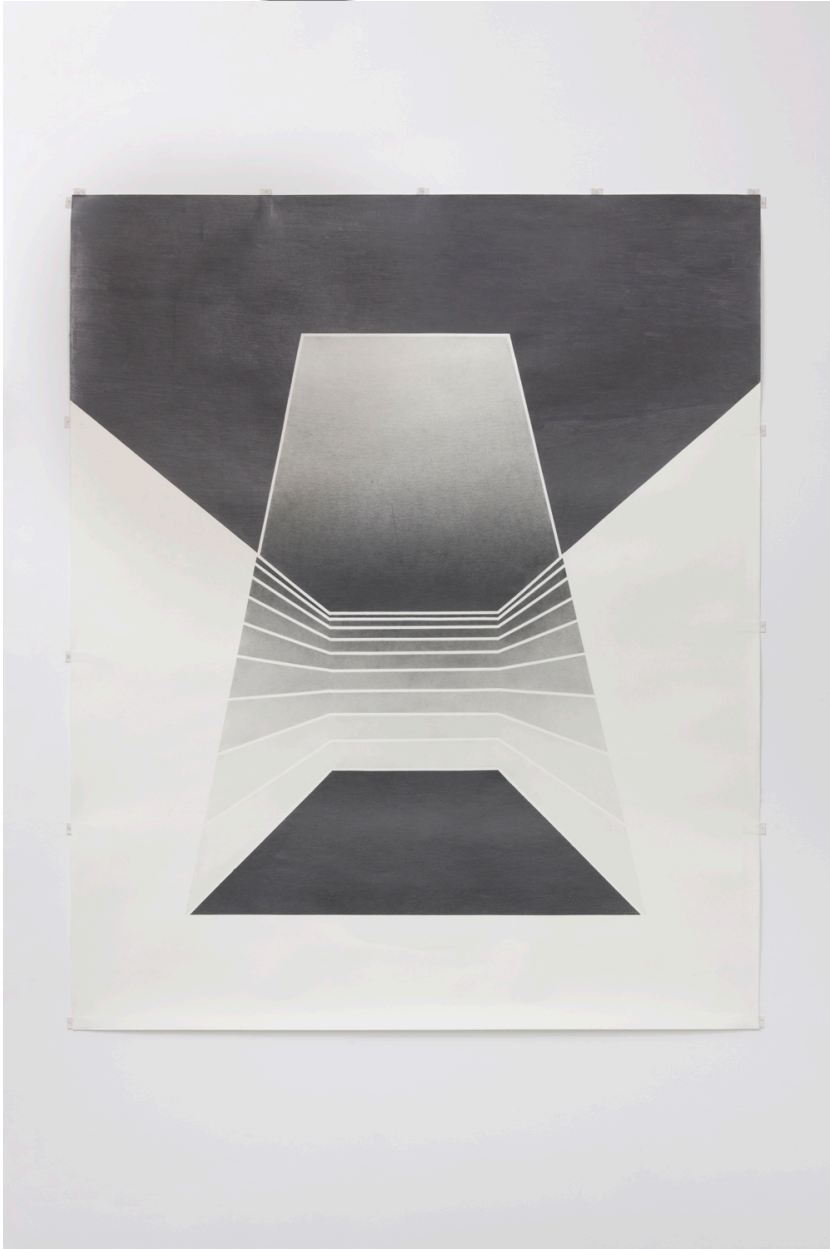

EDWARD CELLA ART & ARCHITECTURE

Aili Schmeltz, *Object/Window/Both/Neither*, 2017
Graphite on paper, 60 x 96 in. (152.4 x 243.8 cm)
AISC002