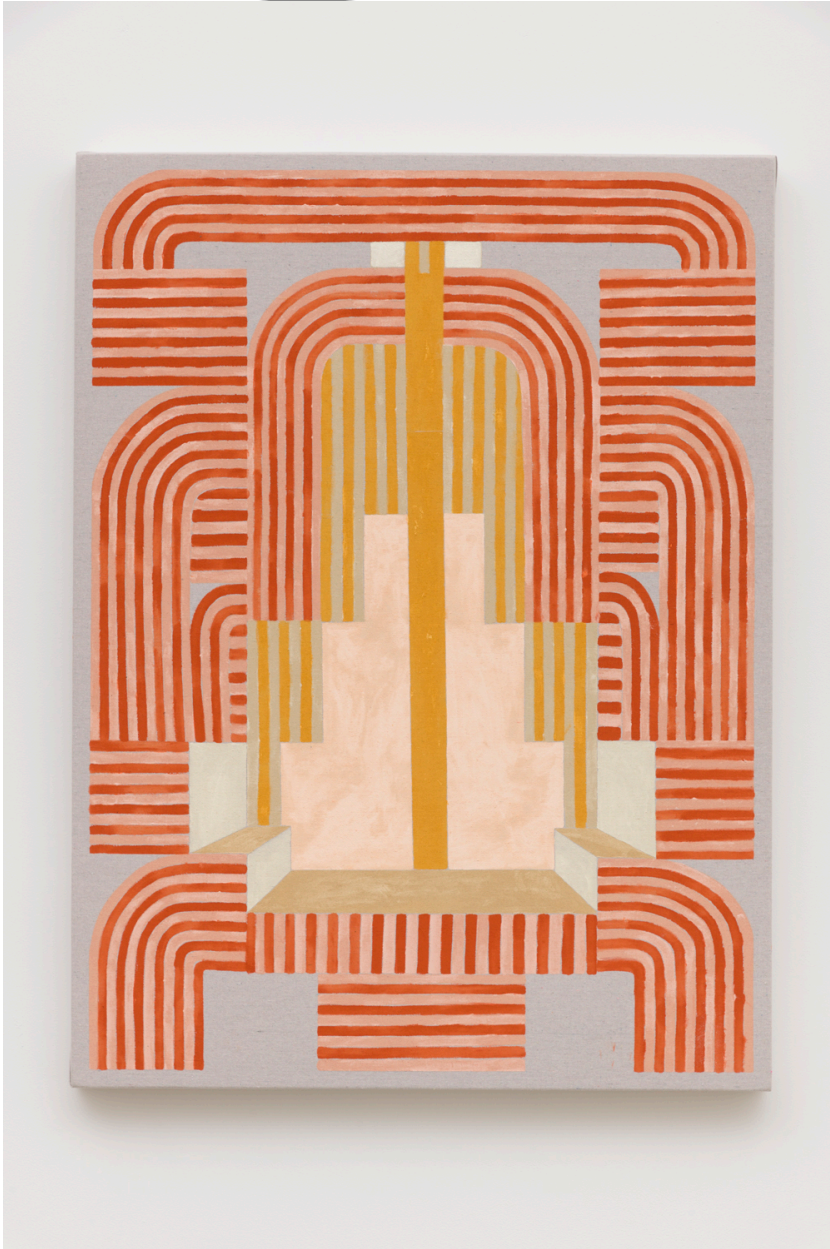

EDWARD CELLA ART & ARCHITECTURE

Aili Schmeltz, *Object/Window/Both/Neither XLII*, 2019  
Vinyl and acrylic on canvas over panel, 48 x 36 in.  
(121.9 x 91.4 cm)  
AISC016, •