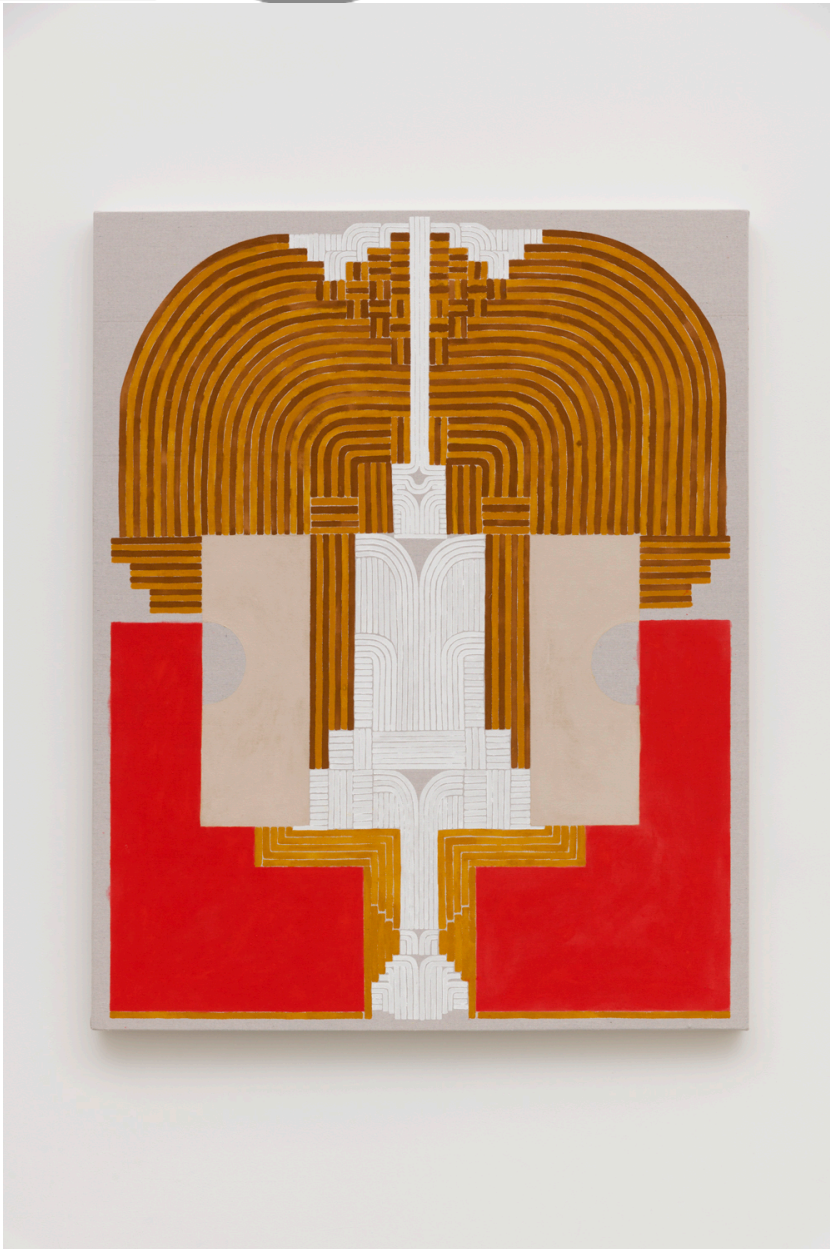

EDWARD CELLA ART & ARCHITECTURE

Aili Schmeltz, *Object/Window/Both/Neither XLV*, 2019
Vinyl and acrylic on canvas over panel, 60 x 48 in.
(152.4 x 121.9 cm)
AISC058