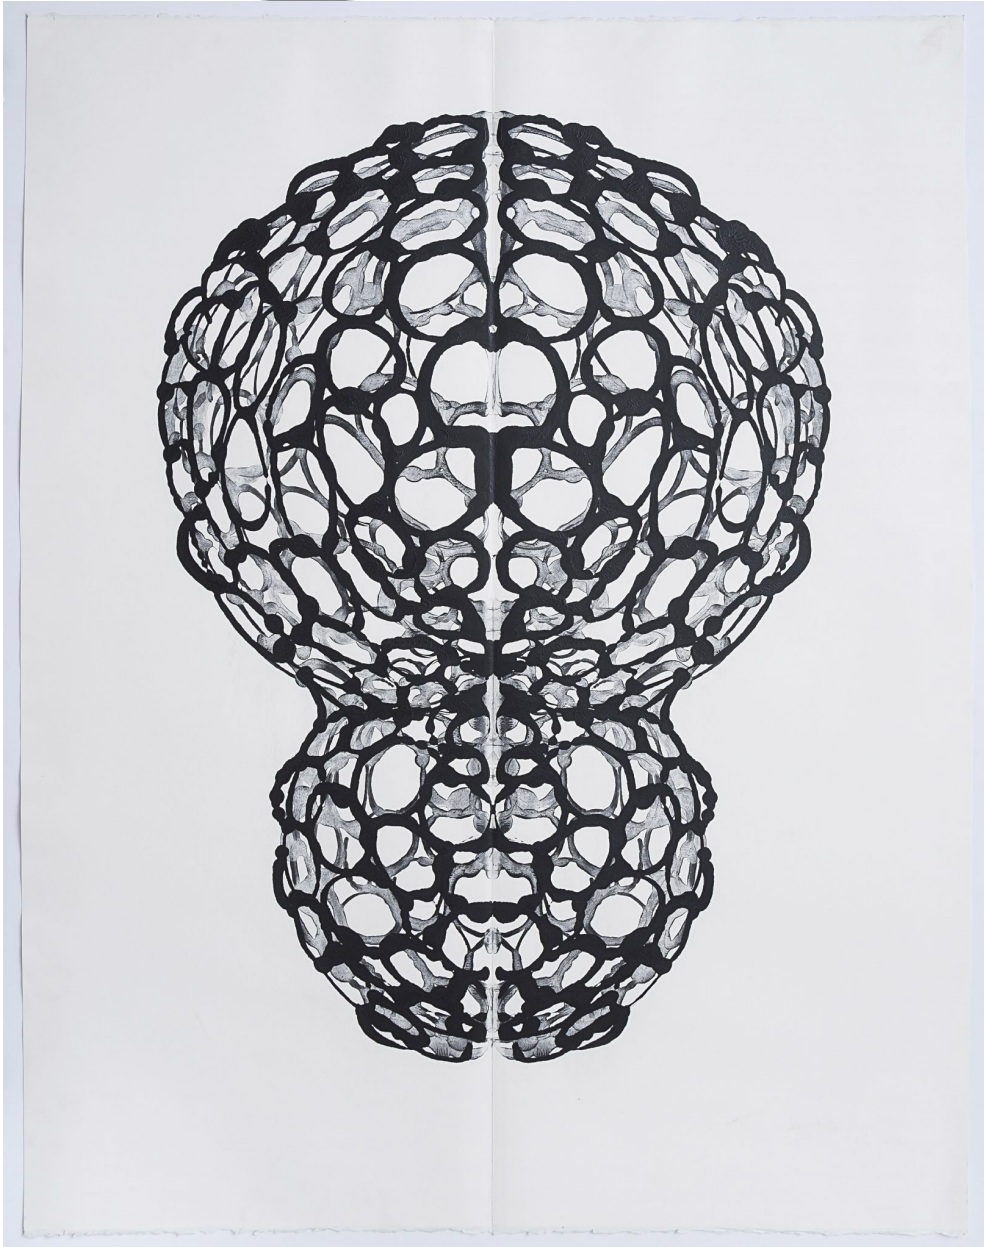

EDWARD CELLA ART & ARCHITECTURE

Brad Miller, *BC17-13*, 2017  
Monoprint on paper, 45 x 34 in. (114.3 x 86.4 cm)  
BM243