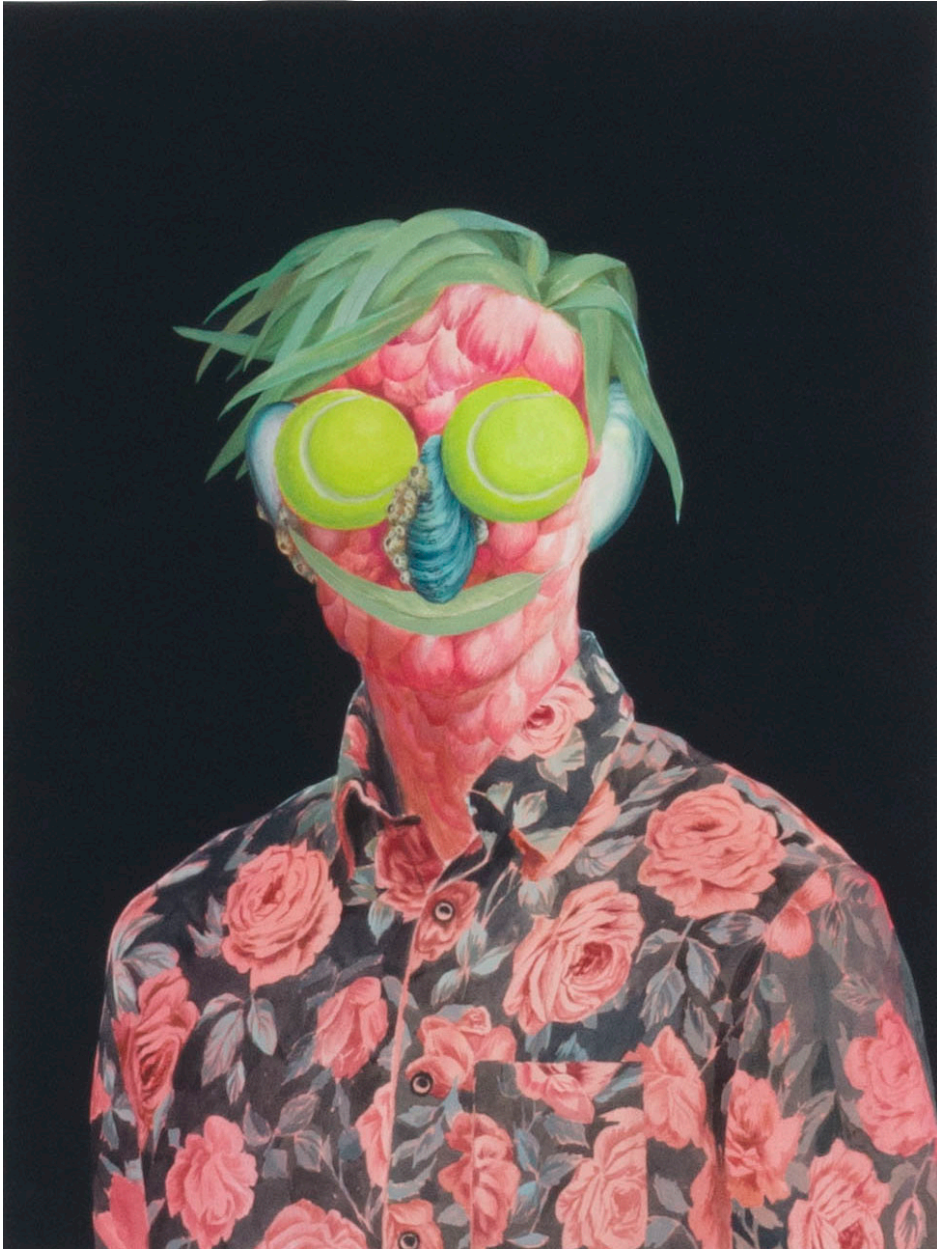

EDWARD CELLA ART & ARCHITECTURE

Kirsten Deirup, *Andrew*, 2019

Gouache on paper mounted on panel, 18 x 24 in. (45.7 x 61 cm)

KDEI001