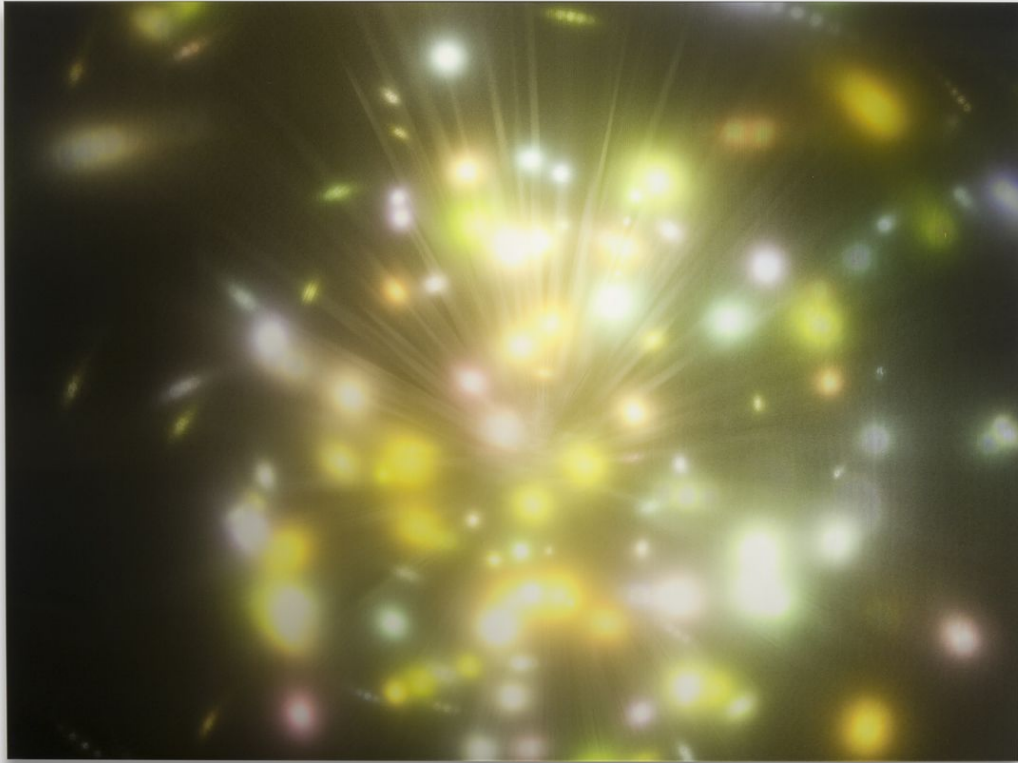

EDWARD CELLA ART & ARCHITECTURE

George Legrady, *Stardust VI 3D (Gold)*, 2008-2018

Lenticular print from Spritzer satellite observations brought into a 3D architecture modeling software, 46 1/2 x 34 3/4 in. (118.1 x 88.3 cm)