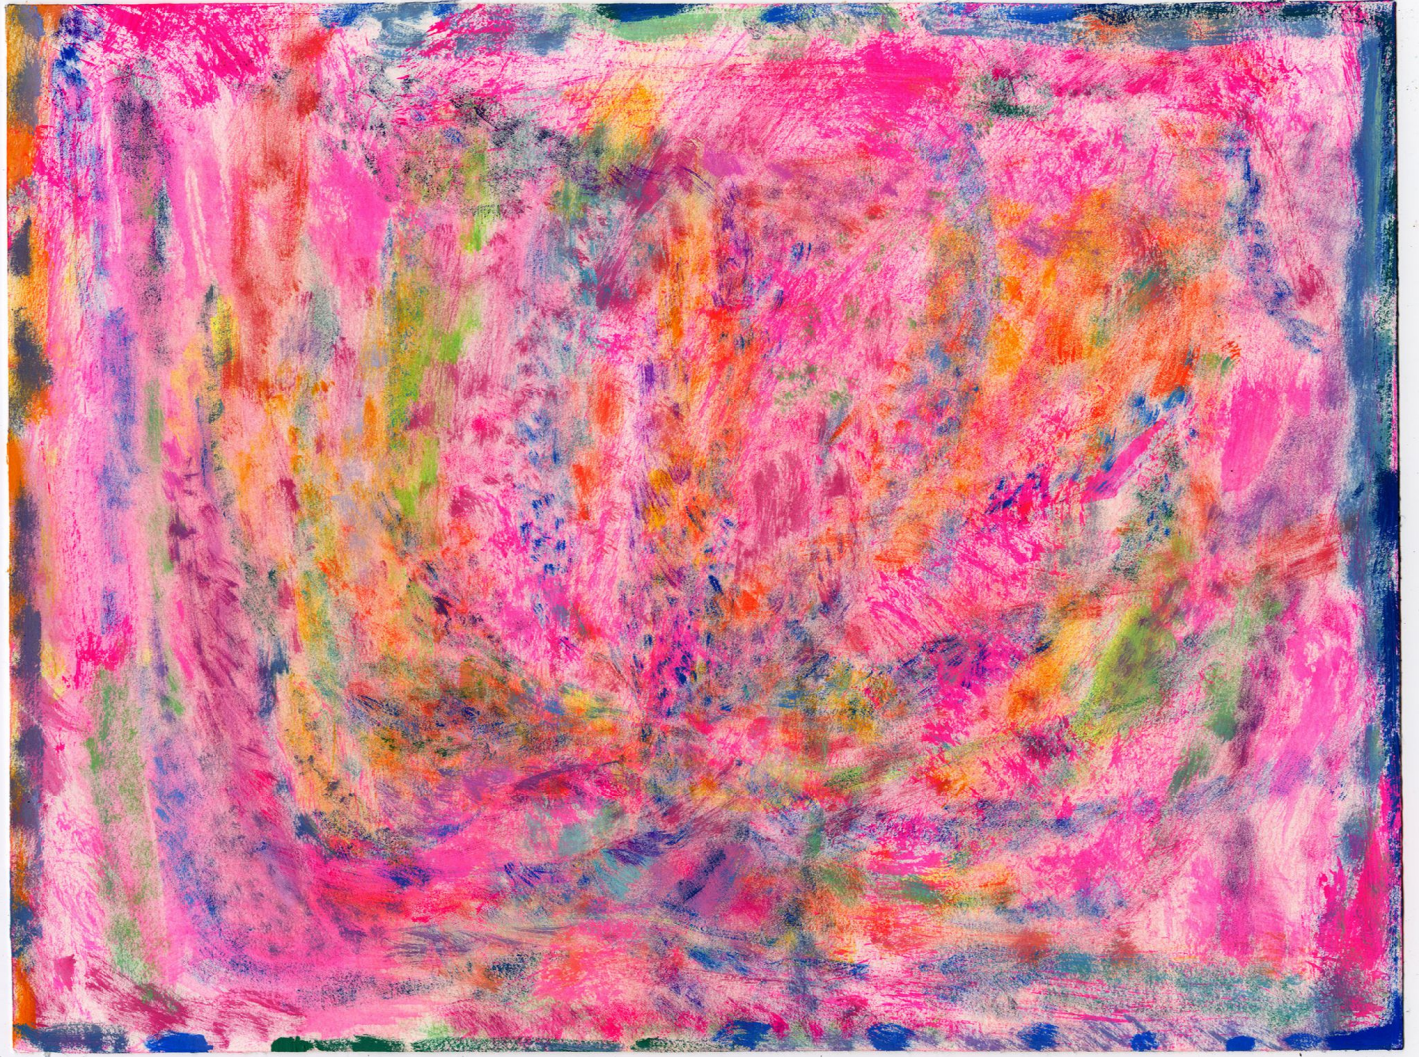

EDWARD CELLA ART & ARCHITECTURE

Rema Ghuloum, *Ether* (4/28/2020)

Acryla-gouache on Arches Watercolor Paper, 9 x 12 in. (22.9 x 30.5 cm)

RGHU103