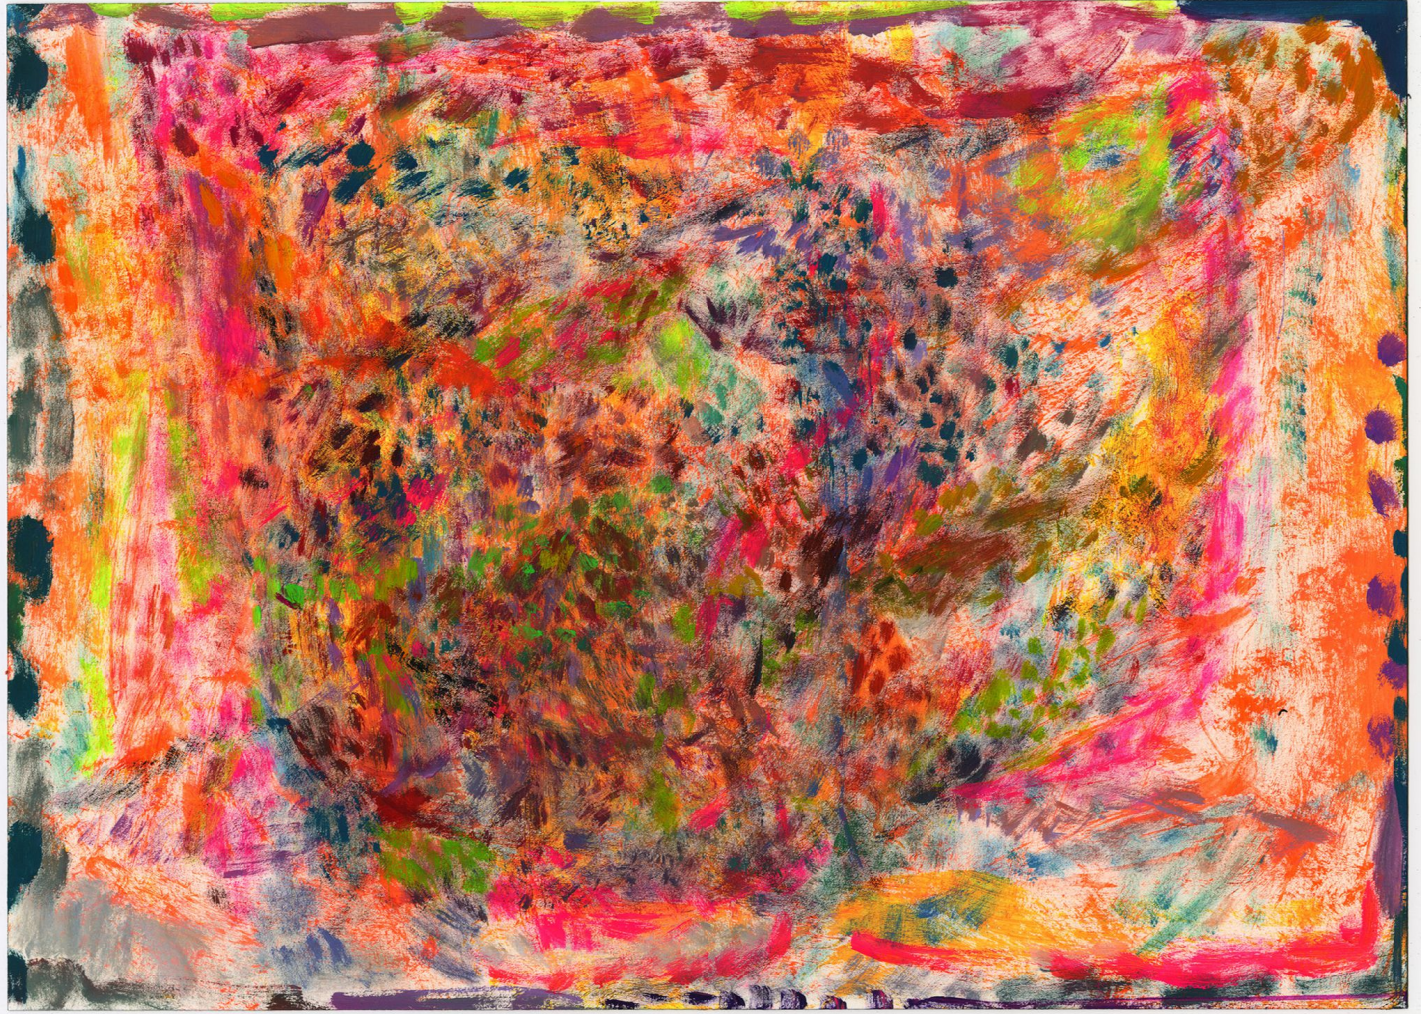

EDWARD CELLA ART & ARCHITECTURE

Rema Ghuloum, *Ether* (5/1/2020)

Acryla-gouache on Arches Watercolor Paper, 10 x 14 in. (25.4 x 35.6 cm)

RGHU105