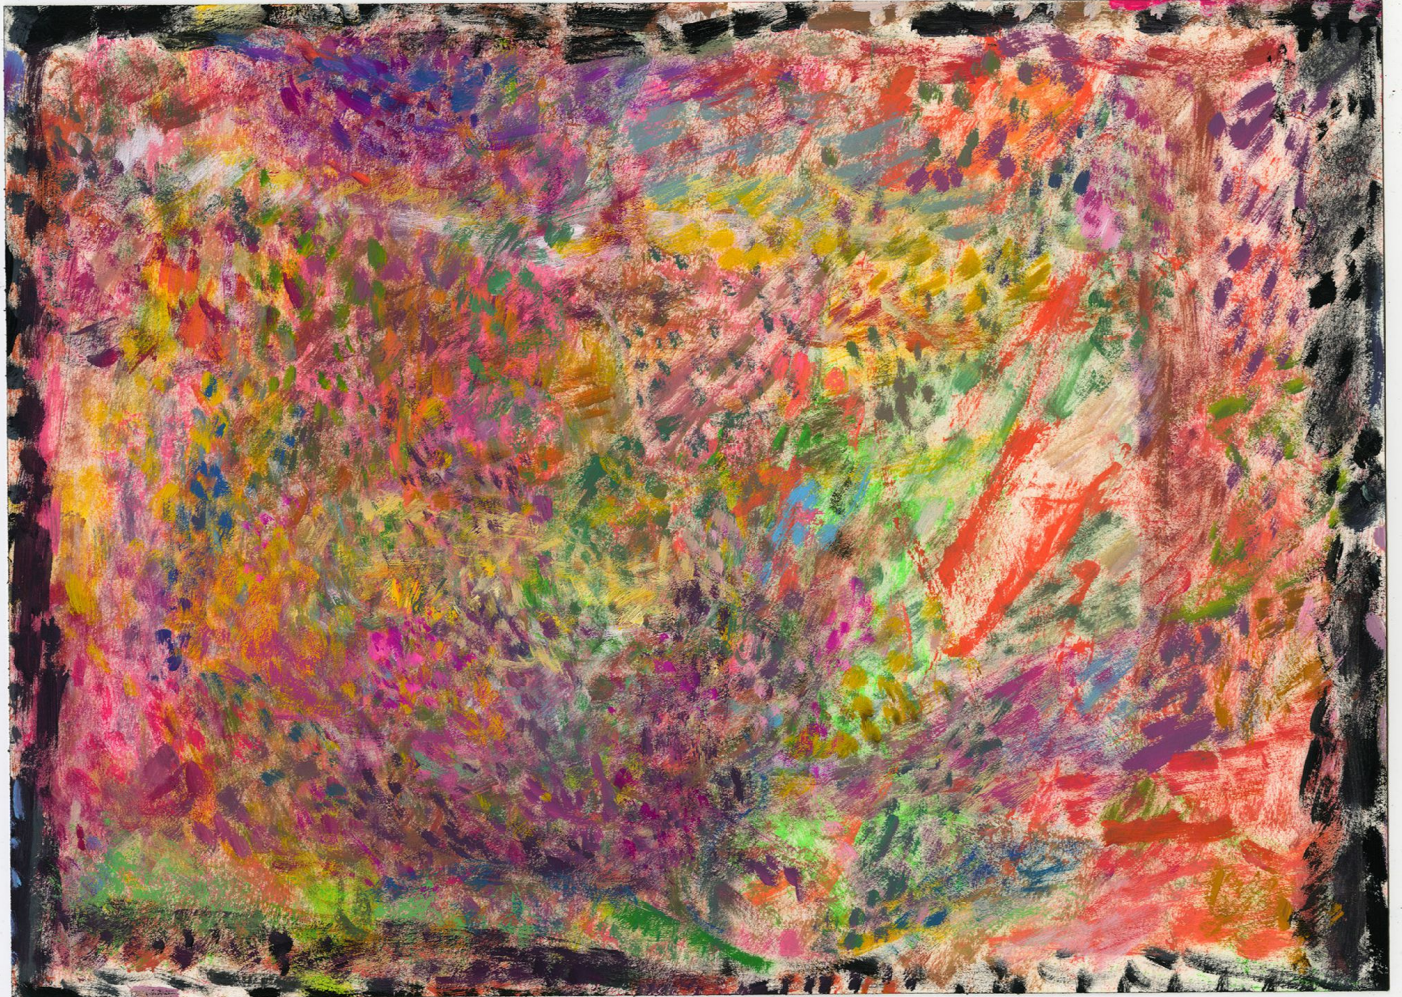

EDWARD CELLA ART & ARCHITECTURE

Rema Ghuloum, *Ether* (5/2/2020)

Acryla-gouache on Arches Watercolor Paper, 10 x 14 in. (25.4 x 35.6 cm)

RGHU106