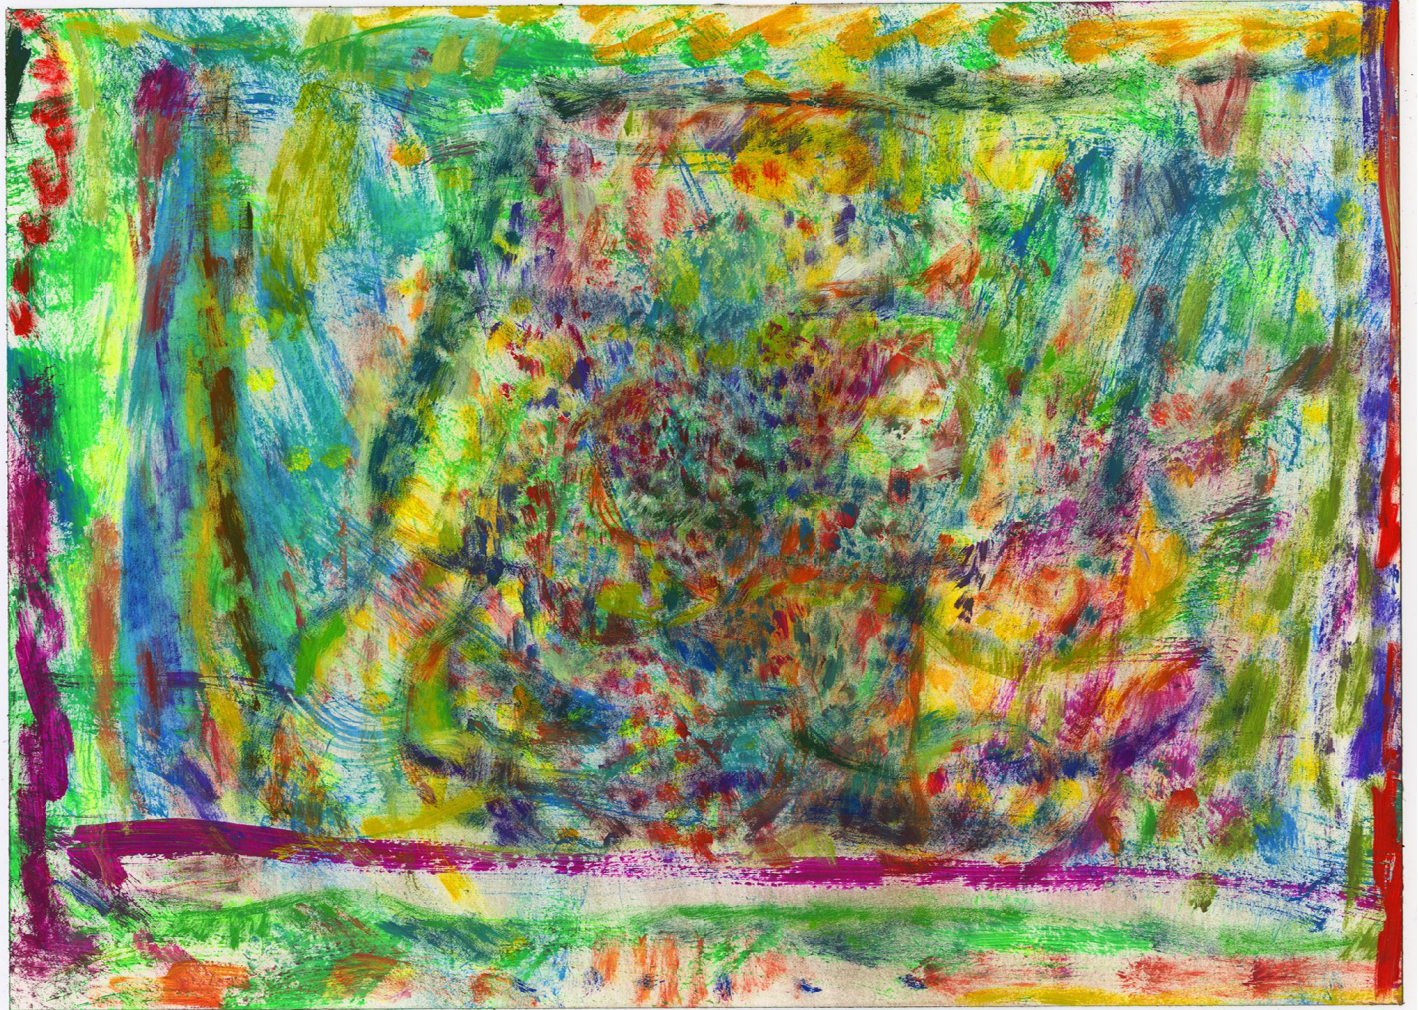

EDWARD CELLA ART & ARCHITECTURE

Rema Ghuloum, *Ether* (5/7/2020)

Acryla-gouache on Arches Watercolor Paper, 10 x 14 in. (25.4 x 35.6 cm)

RGHU111