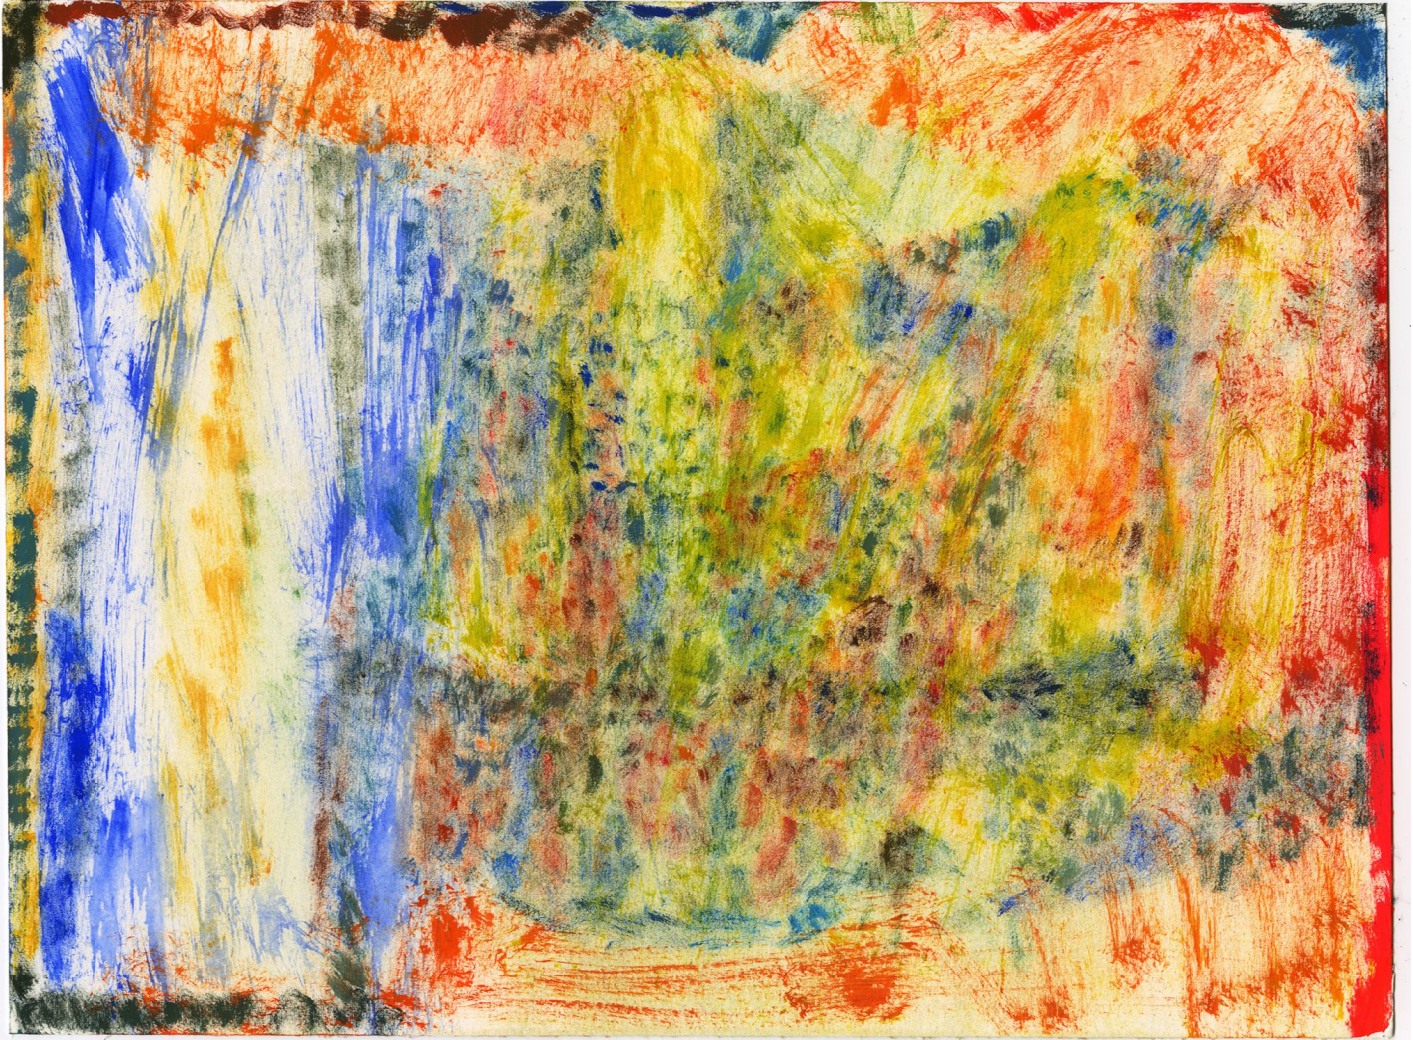

EDWARD CELLA ART & ARCHITECTURE

Rema Ghuloum, *Ether* (4/23/2020)

Acryla-gouache on Arches Watercolor Paper, 9 x 12 in. (22.9 x 30.5 cm)

RGHU099