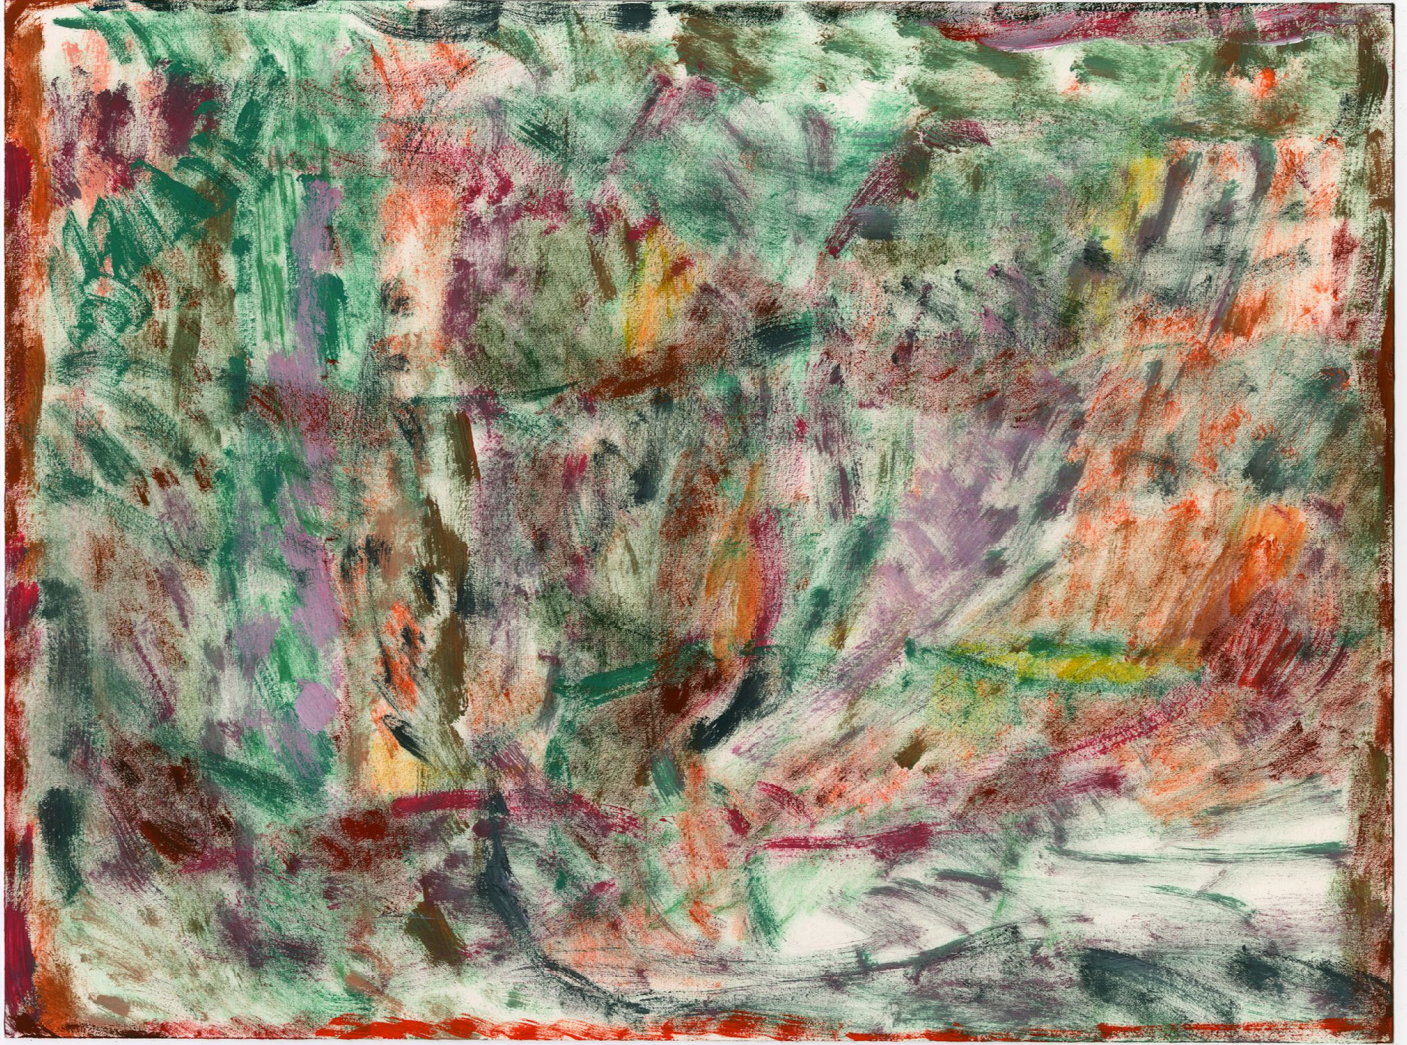

EDWARD CELLA ART & ARCHITECTURE

Rema Ghuloum, *Ether* (4/11/2020)

Acryla-gouache on Arches Watercolor Paper, 9 x 12 in. (22.9 x 30.5 cm)

RGHU090