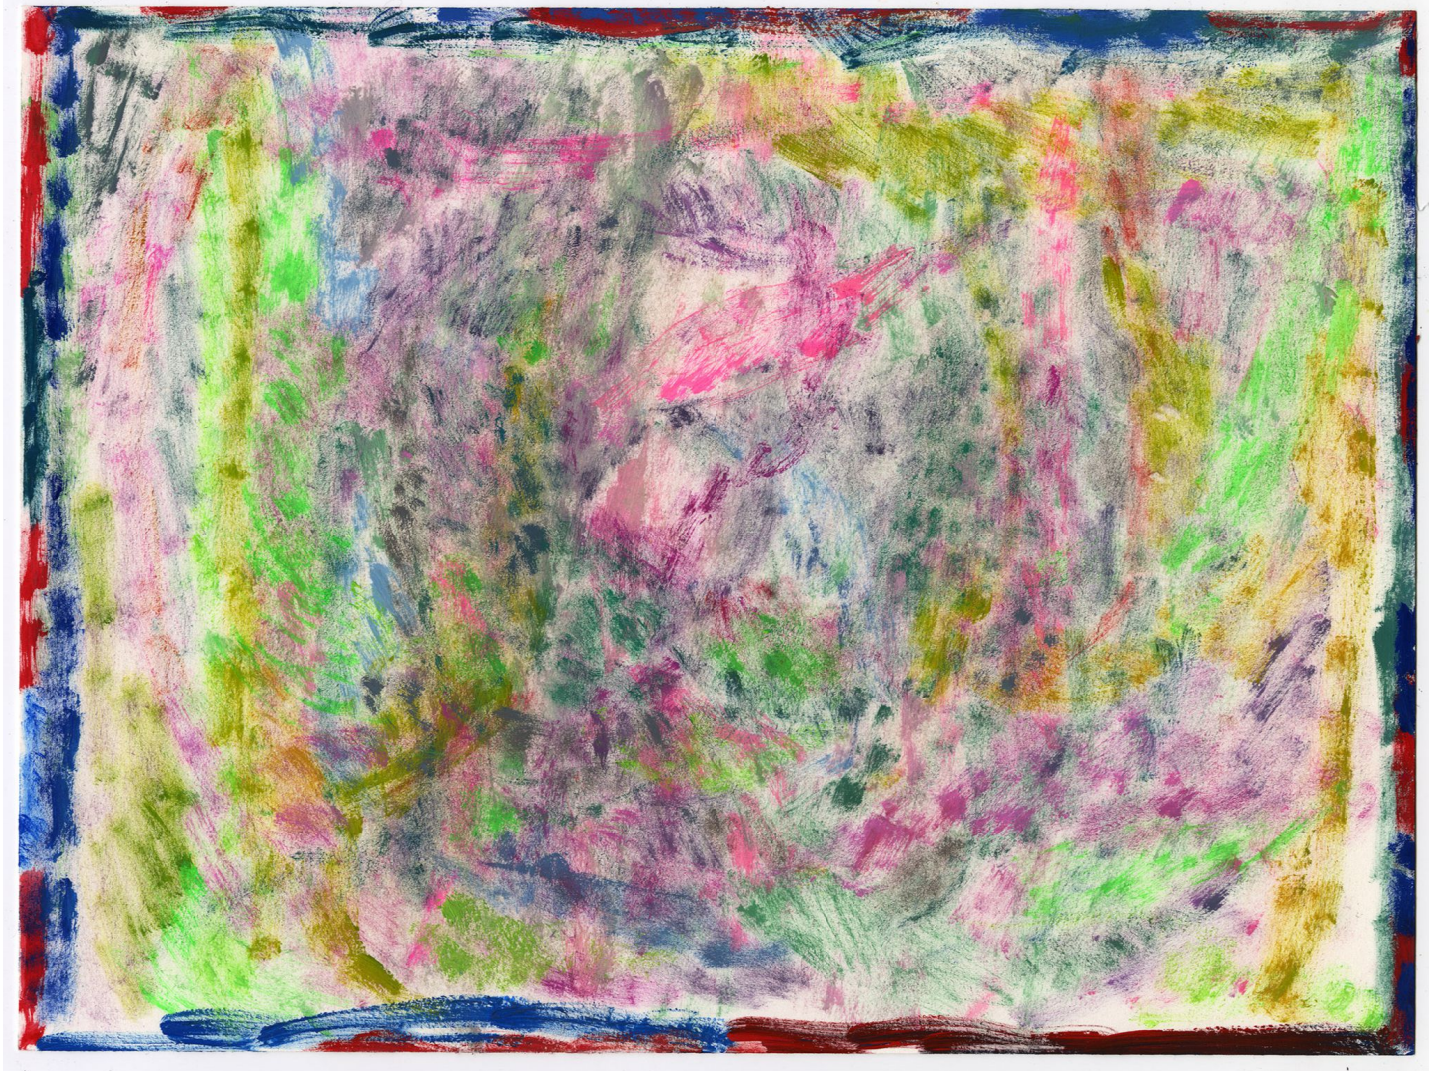

EDWARD CELLA ART & ARCHITECTURE

Rema Ghuloum, *Ether* (4/20/2020)

Acryla-gouache on Arches Watercolor Paper, 9 x 12 in. (22.9 x 30.5 cm)

RGHU096